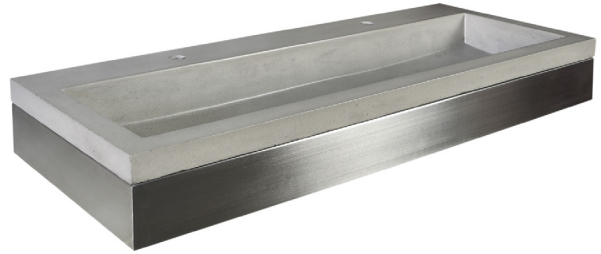

SPECIFICATIONS

ZACA 48 WALL MOUNT

FRONT VIEW

SIDE VIEW

VNS48S

**PRODUCT DETAILS**

- 47.75"w x 19"d x 4.33"h (1213mm x 480mm x 110mm)
- Grade 304 Stainless Steel
- Trough sink sold separately

**INSTALLATION**

- Wall Mount

**COORDINATING PRODUCTS**

- NativeStone® Trough 4819
- Portola Mirror
- Decorative P-Trap

**STANDARDS COMPLIANCE**

**IMPORTANT**

Due to the handcrafted nature of this product, it will vary in finish, texture, hammering, and other details. Dimensions may vary up to 1/4" (6mm).