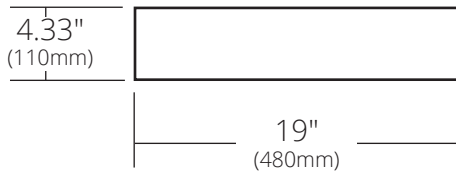

SPECIFICATIONS

ZACA 48 WALL MOUNT

FRONT VIEW

SIDE VIEW

VNS48S

**PRODUCT DETAILS**

- 47.75"w x 19"d x 4.33"h (1213mm x 480mm x 110mm)
- Grade 304 Stainless Steel
- Trough sink sold separately

**INSTALLATION**

- Wall Mount

**COORDINATING PRODUCTS**

- NativeStone® Trough 4819
- Portola Mirror
- Decorative P-Trap

**STANDARDS COMPLIANCE**

**IMPORTANT**

Due to the handcrafted nature of this product, it will vary in finish, texture, hammering, and other details. Dimensions may vary up to 1/4" (6mm).