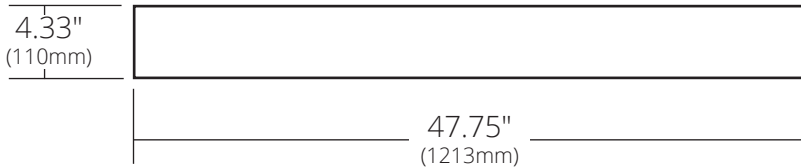

SPECIFICATIONS

ZACA 48 WALL MOUNT

FRONT VIEW

SIDE VIEW

VNS48S

**PRODUCT DETAILS**

- 47.75"w x 19"d x 4.33"h (1213mm x 480mm x 110mm)
- Grade 304 Stainless Steel
- Trough sink sold separately

**INSTALLATION**

- Wall Mount

**COORDINATING PRODUCTS**

- NativeStone® Trough 4819
- Portola Mirror
- Decorative P-Trap

**STANDARDS COMPLIANCE**

**IMPORTANT**

Due to the handcrafted nature of this product, it will vary in finish, texture, hammering, and other details. Dimensions may vary up to 1/4" (6mm).