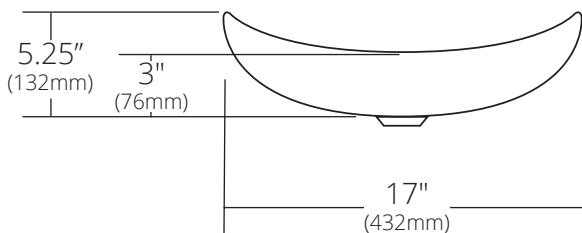

SPECIFICATIONS

**SORRENTO**

Murano Collection

TOP VIEW

FRONT VIEW

SIDE VIEW

Shown in Bianco

- MG2017-AE Abalone
- MG2017-BO Bianco
- MG2017-BR Beachcomber
- MG2017-MA Marina
- MG2017-SY Seaspray

**PRODUCT DETAILS**

- 20" x 17" x 5.25" OD (510mm x 432mm x 132mm)
- 19.5" x 16.5" x 5" OD (495mm x 419mm x 127mm)
- Handcrafted, Certified Murano Glass
- 1.75" (45mm) drain opening

**INSTALLATION**

- Vessel
- **Note:** 3.5" vessel cutout required for countertop (*larger than standard*)

**COORDINATING PRODUCTS**

- Drains: DR120, DR130 or DR150
- Vanity tops with vessel cutout

**STANDARDS COMPLIANCE**

- UPC/cUPC compliant

**IMPORTANT**

Due to the handcrafted nature of this product, it will vary in finish, texture, and other details. Dimensions may vary up to 1/2" (13mm).