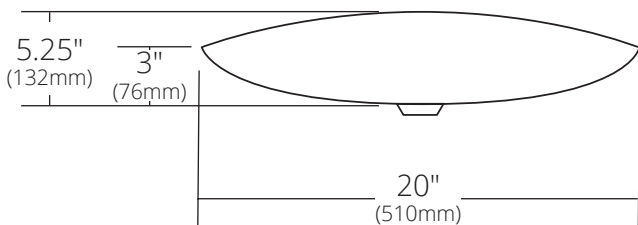

SPECIFICATIONS

**SORRENTO**

Murano Collection

TOP VIEW

FRONT VIEW

SIDE VIEW

Shown in Bianco

- MG2017-AE Abalone
- MG2017-BO Bianco
- MG2017-BR Beachcomber
- MG2017-MA Marina
- MG2017-SY Seaspray

**PRODUCT DETAILS**

- 20" x 17" x 5.25" OD (510mm x 432mm x 132mm)
- 19.5" x 16.5" x 5" OD (495mm x 419mm x 127mm)
- Handcrafted, Certified Murano Glass
- 1.75" (45mm) drain opening

**INSTALLATION**

- Vessel
- **Note:** 3.5" vessel cutout required for countertop (*larger than standard*)

**COORDINATING PRODUCTS**

- Drains: DR120, DR130 or DR150
- Vanity tops with vessel cutout

**STANDARDS COMPLIANCE**

- UPC/cUPC compliant

**IMPORTANT**

Due to the handcrafted nature of this product, it will vary in finish, texture, and other details. Dimensions may vary up to 1/2" (13mm).