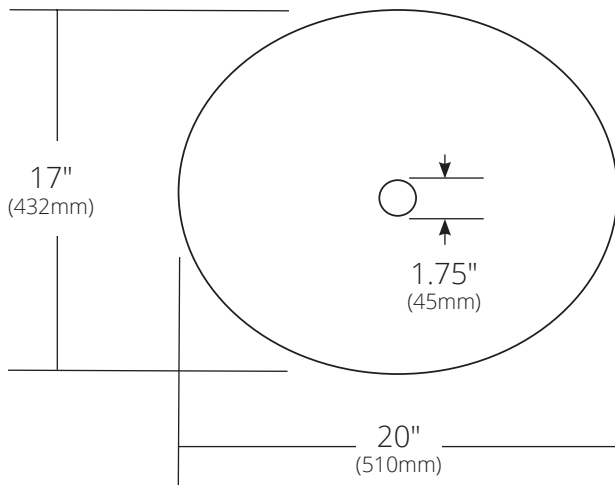

SPECIFICATIONS

**SORRENTO**

Murano Collection

TOP VIEW

FRONT VIEW

SIDE VIEW

Shown in Bianco

- MG2017-AE Abalone
- MG2017-BO Bianco
- MG2017-BR Beachcomber
- MG2017-MA Marina
- MG2017-SY Seaspray

**PRODUCT DETAILS**

- 20" x 17" x 5.25" OD (510mm x 432mm x 132mm)
- 19.5" x 16.5" x 5" OD (495mm x 419mm x 127mm)
- Handcrafted, Certified Murano Glass
- 1.75" (45mm) drain opening

**INSTALLATION**

- Vessel
- **Note:** 3.5" vessel cutout required for countertop (*larger than standard*)

**COORDINATING PRODUCTS**

- Drains: DR120, DR130 or DR150
- Vanity tops with vessel cutout

**STANDARDS COMPLIANCE**

- UPC/cUPC compliant

**IMPORTANT**

Due to the handcrafted nature of this product, it will vary in finish, texture, and other details. Dimensions may vary up to 1/2" (13mm).