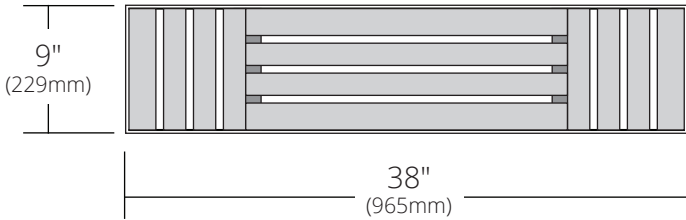

SPECIFICATIONS

**SONOMA BATHTUB TRAY**

Winemaker Collection

BTT381 Cask Oak  
 BTT388 Charred Oak

TOP VIEW

**PRODUCT DETAILS**

- 38"w x 9"d x 1 5/8"h (965mm x 229mm x 41mm)
- Reclaimed wine-stained oak staves
- Low VOC water-resistant finish

**INSTALLATION**

- Rests on freestanding bathtub

**COORDINATING PRODUCTS**

- Any Native Trails freestanding bathtub

SIDE VIEW

**IMPORTANT**

Due to the handcrafted nature of this product, it will vary in finish, texture, and other details. Dimensions may vary up to 1/4" (6mm).