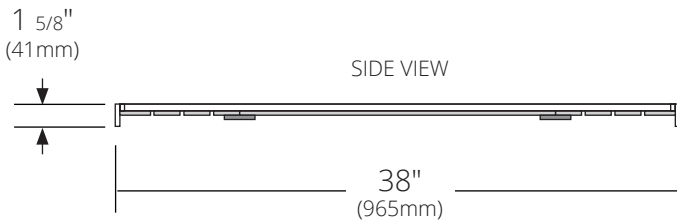

SPECIFICATIONS

**SONOMA BATHTUB TRAY**

Winemaker Collection

BTT381 Cask Oak  
 BTT388 Charred Oak

TOP VIEW

**PRODUCT DETAILS**

- 38"w x 9"d x 1 5/8"h (965mm x 229mm x 41mm)
- Reclaimed wine-stained oak staves
- Low VOC water-resistant finish

**INSTALLATION**

- Rests on freestanding bathtub

**COORDINATING PRODUCTS**

- Any Native Trails freestanding bathtub

SIDE VIEW

**IMPORTANT**

Due to the handcrafted nature of this product, it will vary in finish, texture, and other details. Dimensions may vary up to 1/4" (6mm).