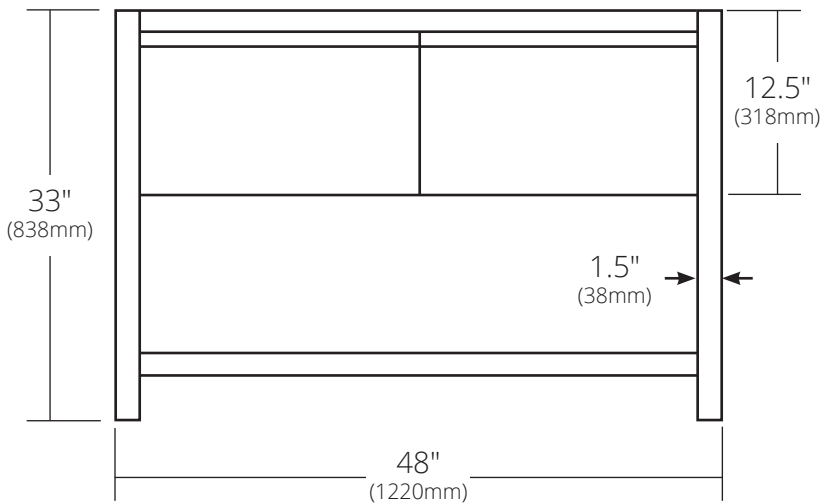

SPECIFICATIONS

**SOLACE 48" VANITY**

Solace Collection

FRONT VIEW

SIDE VIEW

VNO481 Sunrise Oak  
VNO488 Midnight Oak

**PRODUCT DETAILS**

- 48"w x 21.5"d x 33"h (1220mm x 546mm x 838mm)
- FSC certified solid oak
- Low VOC water-resistant finish
- Integrated NativeStone® Ash lower shelf
- Vanity Top sold separately
- Two full-extension drawers with soft close slides and channel for P-Trap

**INSTALLATION**

- Freestanding vanity base

**COORDINATING PRODUCTS**

- Solace Mirror
- 48" NativeStone® Vanity Top in Ash or 48" Palomar Vanity Top with Integral Sink in Ash.

**IMPORTANT**

Due to the handcrafted nature of this product, it will vary in finish, texture, and other details. Dimensions may vary up to ¼" (6mm).