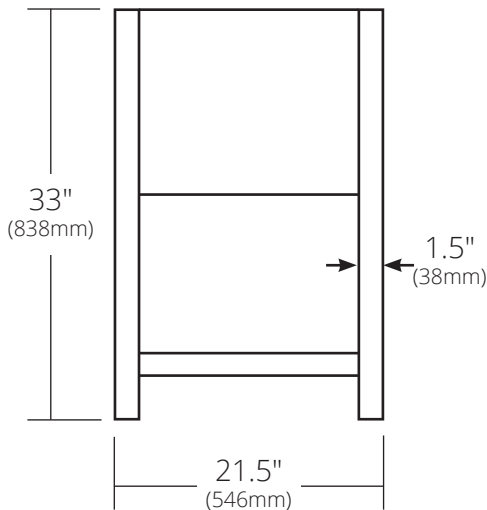

SPECIFICATIONS

**SOLACE 48" VANITY**

Solace Collection

FRONT VIEW

SIDE VIEW

VNO481 Sunrise Oak  
VNO488 Midnight Oak

**PRODUCT DETAILS**

- 48"w x 21.5"d x 33"h (1220mm x 546mm x 838mm)
- FSC certified solid oak
- Low VOC water-resistant finish
- Integrated NativeStone® Ash lower shelf
- Vanity Top sold separately
- Two full-extension drawers with soft close slides and channel for P-Trap

**INSTALLATION**

- Freestanding vanity base

**COORDINATING PRODUCTS**

- Solace Mirror
- 48" NativeStone® Vanity Top in Ash or 48" Palomar Vanity Top with Integral Sink in Ash.

**IMPORTANT**

Due to the handcrafted nature of this product, it will vary in finish, texture, and other details. Dimensions may vary up to ¼" (6mm).