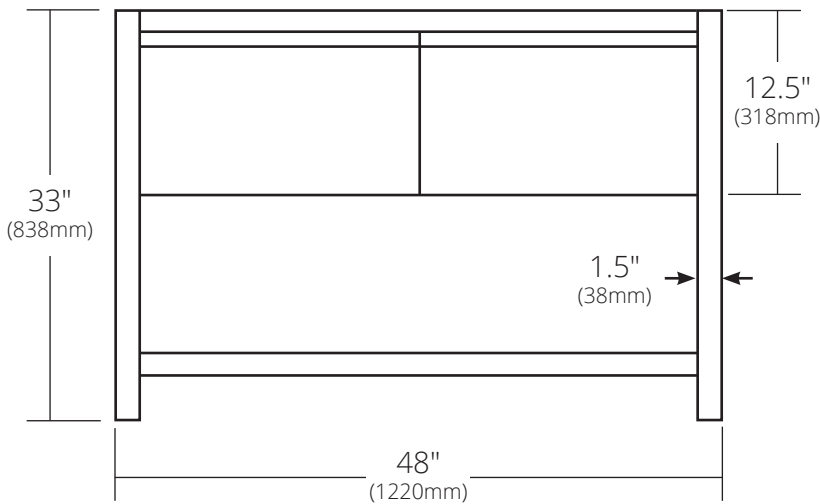

SPECIFICATIONS

SOLACE 48" VANITY

Solace Collection

FRONT VIEW

SIDE VIEW

- VNO481-A Sunrise Oak with Ash shelf
- VNO488-A Midnight Oak with Ash shelf
- VNO481-P Sunrise Oak with Pearl shelf
- VNO488-P Midnight Oak with Pearl shelf

PRODUCT DETAILS

- 48"w x 21.5"d x 33"h (1220mm x 546mm x 838mm)
- FSC certified solid oak
- Low VOC water-resistant finish
- Integrated NativeStone® Ash or Pearl lower shelf
- Vanity Top sold separately
- Two full-extension drawers with soft close slides and U-channel for P-Trap. Inside drawer dimensions 15.24"w x 17.87"d x 7.08"h (387mm x 453mm x 180mm)

INSTALLATION

- Freestanding vanity base

COORDINATING PRODUCTS

- Solace Mirror
- 48" NativeStone® Vanity Top or 48" Palomar Vanity Top with Integral Sink

IMPORTANT

Do NOT use tape or other adhesives on NativeStone® as it may remove the sealer.

Due to the handcrafted nature of this product, it will vary in finish, texture, and other details. Dimensions may vary up to ¼" (6mm).