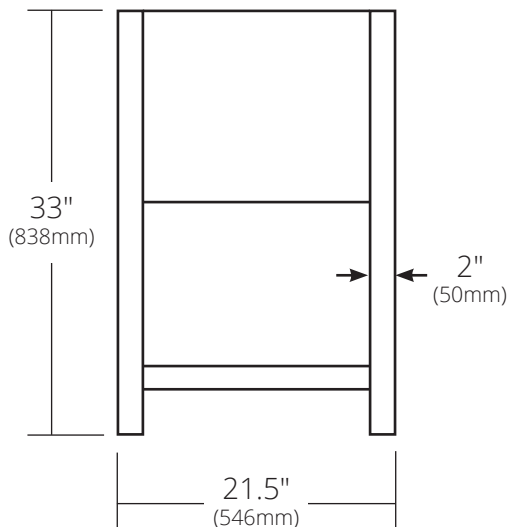

SPECIFICATIONS

SOLACE 30" VANITY

Solace Collection

Shown in Midnight Oak with Ash shelf

FRONT VIEW

SIDE VIEW

- VNO301-A Sunrise Oak with Ash shelf
- VNO308-A Midnight Oak with Ash shelf
- VNO301-P Sunrise Oak with Pearl shelf
- VNO308-P Midnight Oak with Pearl shelf

PRODUCT DETAILS

- 30"w x 21.5"d x 33"h (763mm x 546mm x 838mm)
- FSC certified solid oak
- Low-VOC water-resistant finish
- Integrated NativeStone® shelf
- Vanity Top sold separately
- Full-extension drawer with soft close slides and U-channel for P-Trap

INSTALLATION

- Freestanding vanity base

COORDINATING PRODUCTS

- Solace Mirror
- 30" NativeStone® Vanity Top or 30" Palomar Vanity Top with Integral Sink

IMPORTANT

Do NOT use tape or other adhesives on NativeStone® as it may remove the sealer.

Due to the handcrafted nature of this product, it will vary in finish, texture, and other details. Dimensions may vary up to 1/4" (6mm).