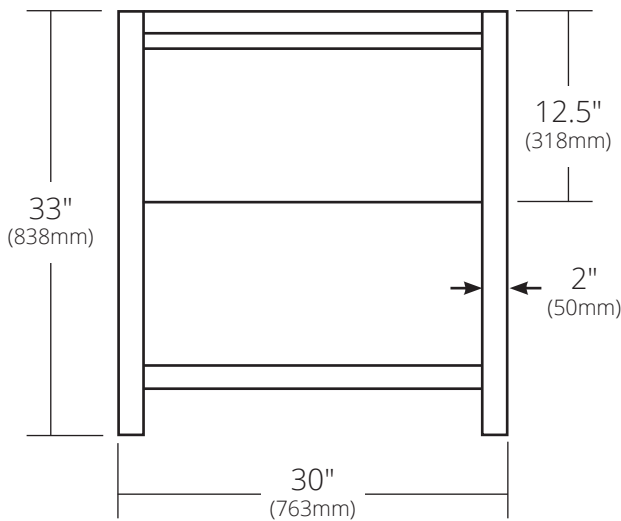

SPECIFICATIONS

SOLACE 30" VANITY

Solace Collection

Shown in Midnight Oak with Ash shelf

FRONT VIEW

SIDE VIEW

- VNO301-A Sunrise Oak with Ash shelf
- VNO308-A Midnight Oak with Ash shelf
- VNO301-P Sunrise Oak with Pearl shelf
- VNO308-P Midnight Oak with Pearl shelf

PRODUCT DETAILS

- 30"w x 21.5"d x 33"h (763mm x 546mm x 838mm)
- FSC certified solid oak
- Low-VOC water-resistant finish
- Integrated NativeStone® shelf
- Vanity Top sold separately
- Full-extension drawer with soft close slides and U-channel for P-Trap

INSTALLATION

- Freestanding vanity base

COORDINATING PRODUCTS

- Solace Mirror
- 30" NativeStone® Vanity Top or 30" Palomar Vanity Top with Integral Sink

IMPORTANT

Do NOT use tape or other adhesives on NativeStone® as it may remove the sealer.

Due to the handcrafted nature of this product, it will vary in finish, texture, and other details. Dimensions may vary up to 1/4" (6mm).