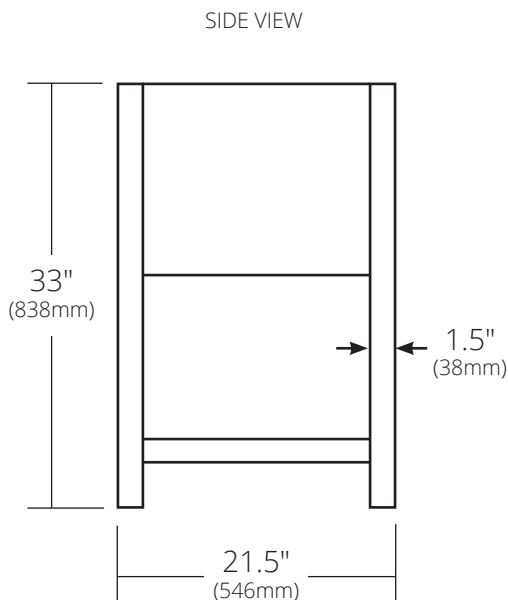

SPECIFICATIONS

SOLACE 30" VANITY

Solace Collection

VNO301 Sunrise Oak
VNO308 Midnight Oak

PRODUCT DETAILS

- 30"w x 21.5"d x 33"h (763mm x 546mm x 838mm)
- FSC certified solid oak
- Low VOC water-resistant finish
- Integrated NativeStone® Ash lower shelf
- Vanity Top sold separately
- Full-extension drawer with soft close slides and U-channel for P-Trap

INSTALLATION

- Freestanding vanity base

COORDINATING PRODUCTS

- Solace Mirror
- 30" NativeStone® Vanity Top in Ash or 30" Palomar Vanity Top with Integral Sink in Ash.

IMPORTANT

Due to the handcrafted nature of this product, it will vary in finish, texture, and other details. Dimensions may vary up to ¼" (6mm).