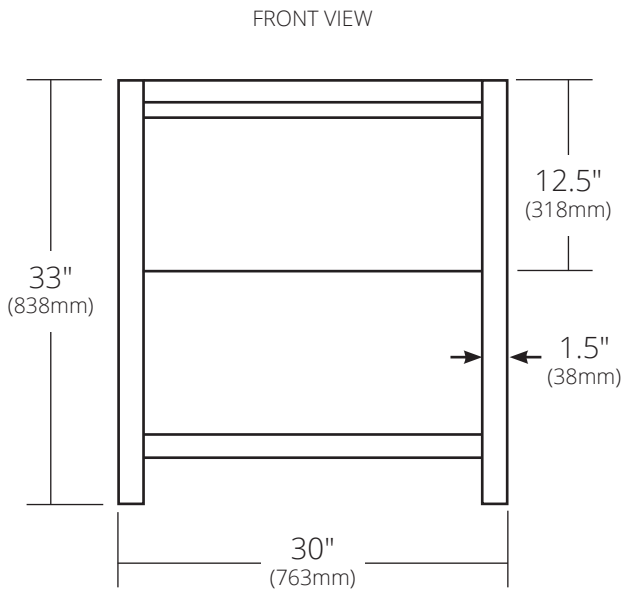

SPECIFICATIONS

SOLACE 30" VANITY

Solace Collection

VNO301 Sunrise Oak
VNO308 Midnight Oak

PRODUCT DETAILS

- 30"w x 21.5"d x 33"h (763mm x 546mm x 838mm)
- FSC certified solid oak
- Low VOC water-resistant finish
- Integrated NativeStone® Ash lower shelf
- Vanity Top sold separately
- Full-extension drawer with soft close slides and U-channel for P-Trap

INSTALLATION

- Freestanding vanity base

COORDINATING PRODUCTS

- Solace Mirror
- 30" NativeStone® Vanity Top in Ash or 30" Palomar Vanity Top with Integral Sink in Ash.

IMPORTANT

Due to the handcrafted nature of this product, it will vary in finish, texture, and other details. Dimensions may vary up to ¼" (6mm).