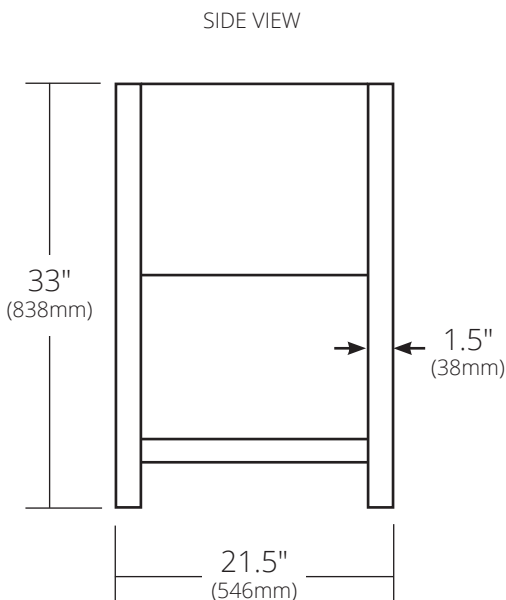

SPECIFICATIONS

SOLACE 30" VANITY

Solace Collection

- VNO301-A Sunrise Oak with Ash shelf
- VNO308-A Midnight Oak with Ash shelf
- VNO301-P Sunrise Oak with Pearl shelf
- VNO308-P Midnight Oak with Pearl shelf

PRODUCT DETAILS

- 30"w x 21.5"d x 33"h (763mm x 546mm x 838mm)
- FSC certified solid oak
- Low-VOC water-resistant finish
- Integrated NativeStone® Ash or Pearl lower shelf
- Vanity Top sold separately
- Full-extension drawer with soft close slides and U-channel for P-Trap. Inside drawer dimension 15.24"w x 22.21"d x 7.08"h (387mm x 564mm x 180mm)

INSTALLATION

- Freestanding vanity base

COORDINATING PRODUCTS

- Solace Mirror
- 30" NativeStone® Vanity Top or 30" Palomar Vanity Top with Integral Sink

IMPORTANT

Do NOT use tape or other adhesives on NativeStone® as it may remove the sealer.

Due to the handcrafted nature of this product, it will vary in finish, texture, and other details. Dimensions may vary up to 1/4" (6mm).