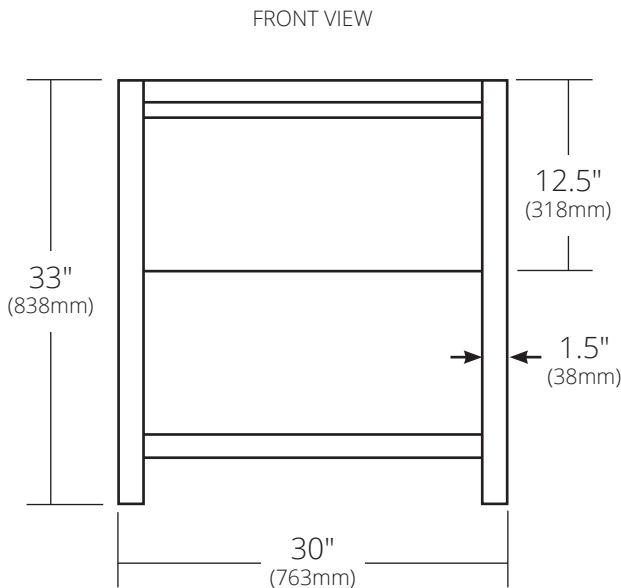

SPECIFICATIONS

SOLACE 30" VANITY

Solace Collection

- VNO301-A Sunrise Oak with Ash shelf
- VNO308-A Midnight Oak with Ash shelf
- VNO301-P Sunrise Oak with Pearl shelf
- VNO308-P Midnight Oak with Pearl shelf

PRODUCT DETAILS

- 30"w x 21.5"d x 33"h (763mm x 546mm x 838mm)
- FSC certified solid oak
- Low-VOC water-resistant finish
- Integrated NativeStone® Ash or Pearl lower shelf
- Vanity Top sold separately
- Full-extension drawer with soft close slides and U-channel for P-Trap. Inside drawer dimension 15.24"w x 22.21"d x 7.08"h (387mm x 564mm x 180mm)

INSTALLATION

- Freestanding vanity base

COORDINATING PRODUCTS

- Solace Mirror
- 30" NativeStone® Vanity Top or 30" Palomar Vanity Top with Integral Sink

IMPORTANT

Do NOT use tape or other adhesives on NativeStone® as it may remove the sealer.

Due to the handcrafted nature of this product, it will vary in finish, texture, and other details. Dimensions may vary up to 1/4" (6mm).