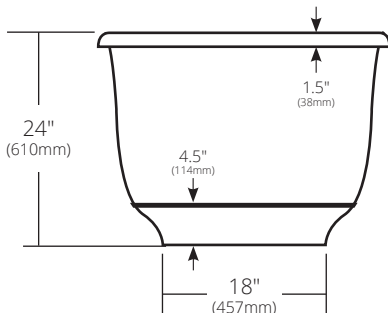

SPECIFICATIONS

SANTORINI

TOP VIEW

SIDE VIEW

END VIEW

CPS942 Antique  
 CPS944 Polished Copper  
 CPS945 Brushed Nickel

**PRODUCT DETAILS**

- 66" x 32.5" x 24" OD (1676mm x 826mm x 610mm)
- 63" x 29.5" x 19.5" OD (1600mm x 749mm x 495mm)
- Hand hammered 16 gauge recycled copper
- 2" (51mm) drain opening
- 100lbs (45.3kg)

**INSTALLATION**

- Freestanding bathtub

**COORDINATING PRODUCTS**

- Push-to-Seal Bath Waste & Overflow: DR290
- MetalProtect™ for polished finishes

**STANDARDS COMPLIANCE**

- UPC/cUPC compliant

**IMPORTANT**

Due to the handcrafted nature of this product, it will vary in finish, texture, hammering, and other details. Dimensions may vary up to 1/4" (6mm). We strongly recommend waiting for the actual product before making any installation cuts.