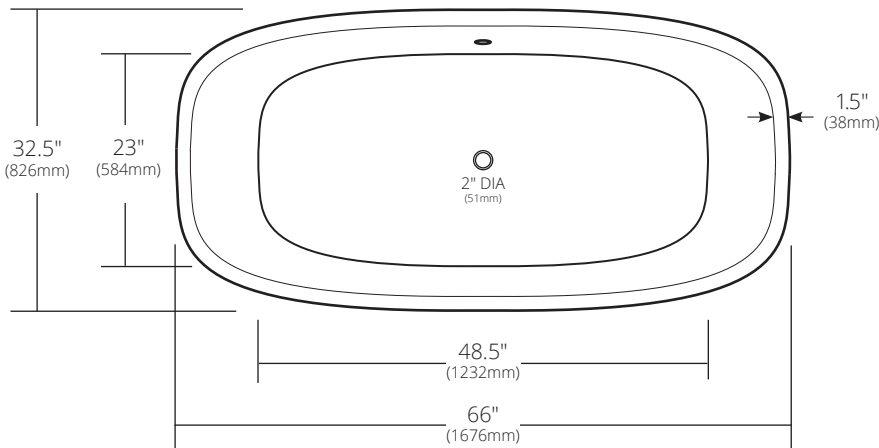

SPECIFICATIONS

SANTORINI

TOP VIEW

SIDE VIEW

END VIEW

CPS942 Antique  
 CPS944 Polished Copper  
 CPS945 Brushed Nickel

**PRODUCT DETAILS**

- 66" x 32.5" x 24" OD (1676mm x 826mm x 610mm)
- 63" x 29.5" x 19.5" OD (1600mm x 749mm x 495mm)
- Hand hammered 16 gauge recycled copper
- 2" (51mm) drain opening
- 100lbs (45.3kg)

**INSTALLATION**

- Freestanding bathtub

**COORDINATING PRODUCTS**

- Push-to-Seal Bath Waste & Overflow: DR290
- MetalProtect™ for polished finishes

**STANDARDS COMPLIANCE**

- UPC/cUPC compliant

**IMPORTANT**

Due to the handcrafted nature of this product, it will vary in finish, texture, hammering, and other details. Dimensions may vary up to 1/4" (6mm). We strongly recommend waiting for the actual product before making any installation cuts.