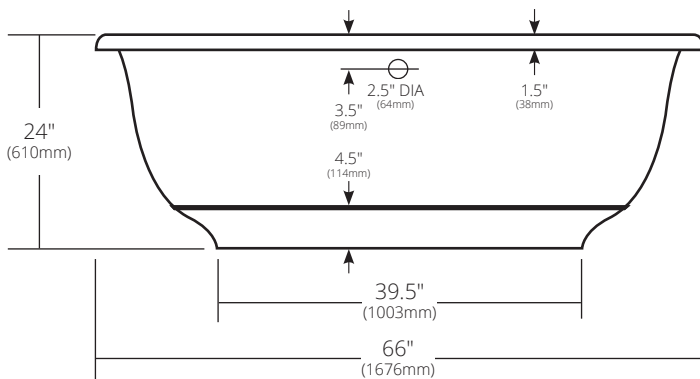

SPECIFICATIONS

SANTORINI

TOP VIEW

SIDE VIEW

END VIEW

CPS942 Antique  
 CPS944 Polished Copper  
 CPS945 Brushed Nickel

**PRODUCT DETAILS**

- 66" x 32.5" x 24" OD (1676mm x 826mm x 610mm)
- 63" x 29.5" x 19.5" OD (1600mm x 749mm x 495mm)
- Hand hammered 16 gauge recycled copper
- 2" (51mm) drain opening
- 100lbs (45.3kg)

**INSTALLATION**

- Freestanding bathtub

**COORDINATING PRODUCTS**

- Push-to-Seal Bath Waste & Overflow: DR290
- MetalProtect™ for polished finishes

**STANDARDS COMPLIANCE**

- UPC/cUPC compliant

**IMPORTANT**

Due to the handcrafted nature of this product, it will vary in finish, texture, hammering, and other details. Dimensions may vary up to 1/4" (6mm). We strongly recommend waiting for the actual product before making any installation cuts.