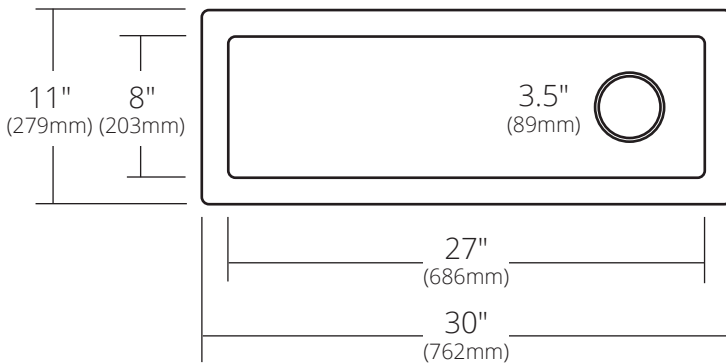

SPECIFICATIONS

RIO CHICO

TOP VIEW

SIDE VIEW

- CPS210 Antique
- CPS410 Polished Copper
- CPS510 Brushed Nickel
- CPS810 Polished Nickel

PRODUCT DETAILS

- 30" x 11" x 5.5" OD (762mm x 279mm x 140mm)
- 27" x 8" x 5" ID (686mm x 203mm x 127mm)
- Basin Depth: 3.5" (89mm) to 5" (127mm)
- Hand hammered 16 gauge recycled copper
- 3.5" (89mm) drain opening

INSTALLATION

- Drop-In or Undermount

COORDINATING PRODUCTS

- Drains: DR320 or DR340

STANDARDS COMPLIANCE

- UPC/cUPC compliant

IMPORTANT

Due to the handcrafted nature of this product, it will vary in finish, texture, hammering, and other details. Dimensions may vary up to 1/4" (6mm). We strongly recommend waiting for the actual product before making any installation cuts.