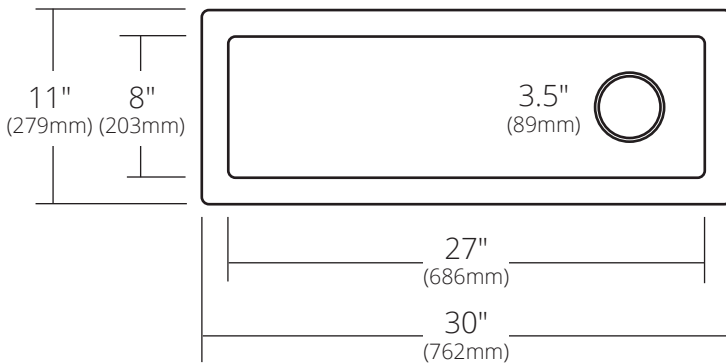

SPECIFICATIONS

RIO CHICO

TOP VIEW

SIDE VIEW

CPS210 Antique
CPS510 Brushed Nickel

PRODUCT DETAILS

- 30" x 11" x 5.5" OD (762mm x 279mm x 140mm)
- 27" x 8" x 5" ID (686mm x 203mm x 127mm)
- Basin Depth: 3.5" (89mm) to 5" (127mm)
- Hand hammered 16 gauge recycled copper
- 3.5" (89mm) drain opening

INSTALLATION

- Drop-In or Undermount

COORDINATING PRODUCTS

- Drains: DR320 or DR340

STANDARDS COMPLIANCE

- UPC/cUPC compliant

IMPORTANT

Due to the handcrafted nature of this product, it will vary in finish, texture, hammering, and other details. Dimensions may vary up to ¼" (6mm). We strongly recommend waiting for the actual product before making any installation cuts.