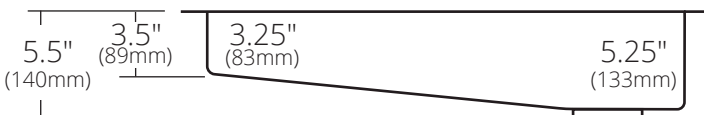

SPECIFICATIONS

RIO CHICO

TOP VIEW

SIDE VIEW

CPS210 Antique
CPS510 Brushed Nickel

PRODUCT DETAILS

- 30" x 11" x 5.5" OD (762mm x 279mm x 140mm)
- 27" x 8" x 5.25" ID (686mm x 203mm x 133mm)
- Basin Depth: 3.25" (83mm) to 5.25" (133mm)
- Hand hammered 16 gauge recycled copper
- 3.5" (89mm) drain opening

INSTALLATION

- Universal Mount (Drop-in or Undermount)

COORDINATING PRODUCTS

- Drains: DR320 or DR340
- MetalProtect™

STANDARDS COMPLIANCE

- UPC/cUPC compliant

IMPORTANT

Due to the handcrafted nature of this product, it will vary in finish, texture, hammering, and other details. Dimensions may vary up to ¼" (6mm). We strongly recommend waiting for the actual product before making any installation cuts.