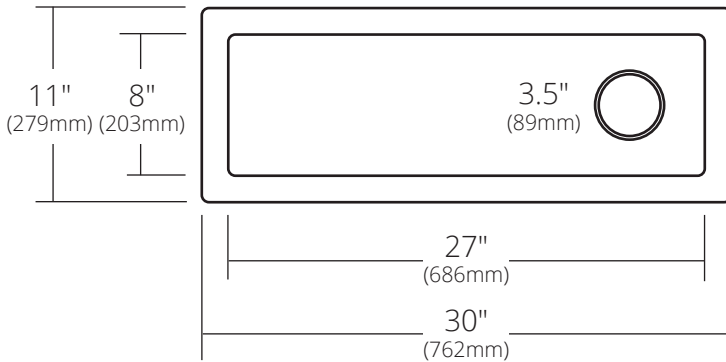

SPECIFICATIONS

RIO CHICO

TOP VIEW

SIDE VIEW

CPS210 Antique
CPS510 Brushed Nickel

PRODUCT DETAILS

- 30" x 11" x 5.5" OD (762mm x 279mm x 140mm)
- 27" x 8" x 5.25" ID (686mm x 203mm x 133mm)
- Basin Depth: 3.25" (83mm) to 5.25" (133mm)
- Hand hammered 16 gauge recycled copper
- 3.5" (89mm) drain opening

INSTALLATION

- Universal Mount (Drop-in or Undermount)

COORDINATING PRODUCTS

- Drains: DR320 or DR340
- MetalProtect™

STANDARDS COMPLIANCE

- UPC/cUPC compliant

IMPORTANT

Due to the handcrafted nature of this product, it will vary in finish, texture, hammering, and other details. Dimensions may vary up to ¼" (6mm). We strongly recommend waiting for the actual product before making any installation cuts.