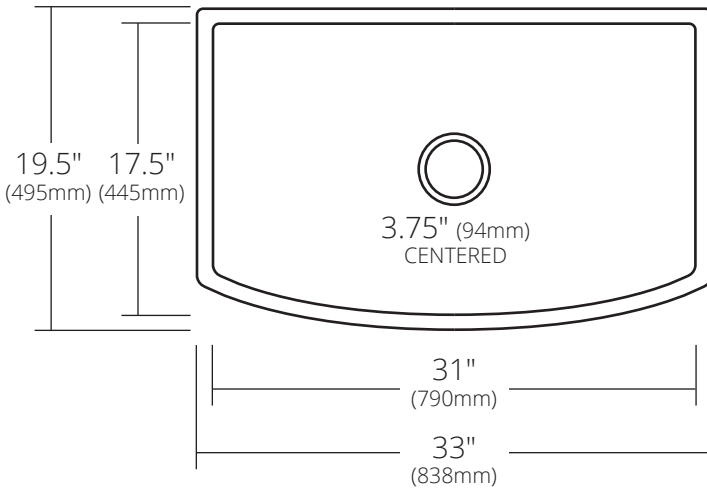

SPECIFICATIONS

RENDEZVOUS 33

Fireclay Collection

FRK3320-W White

PRODUCT DETAILS

- 33" x 19.5" x 10" OD (838mm x 495mm x 255mm)
- 31" x 17.5" x 9.25" (790mm x 445mm x 237mm)
- 3.75" (94mm) drain opening
- Italian Fireclay

INSTALLATION

- Apron Front
- Install with negative reveal or flush mount

COORDINATING PRODUCTS

- Drains: DR320 or DR340 (extended flange not required)
- Bottom Grid: GRD2815
- UK2547 Undermount Kit

STANDARDS COMPLIANCE

- UPC/cUPC compliant

IMPORTANT

Due to the handcrafted nature of this product, dimensions may vary up to 1/2" (13mm). We strongly recommend waiting for the actual product before making any installation cuts.

TOP VIEW

FRONT VIEW

SIDE VIEW