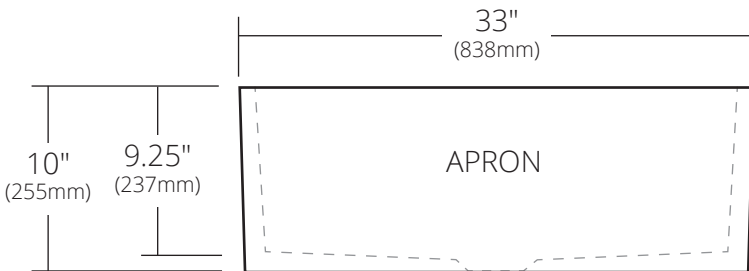

SPECIFICATIONS

RENDEZVOUS 33

Fireclay Collection

FRK3320-W White

PRODUCT DETAILS

- 33" x 19.5" x 10" OD (838mm x 495mm x 255mm)
- 31" x 17.5" x 9.25" (790mm x 445mm x 237mm)
- 3.75" (94mm) drain opening
- Italian Fireclay

- UPC/cUPC compliant

IMPORTANT

Due to the handcrafted nature of this product, dimensions may vary up to 1/2" (13mm). We strongly recommend waiting for the actual product before making any installation cuts.

TOP VIEW

FRONT VIEW

SIDE VIEW