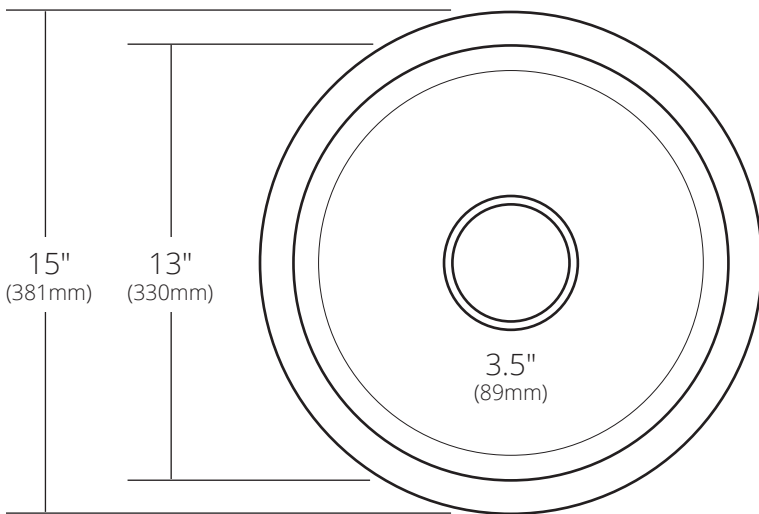

SPECIFICATIONS

REDONDO CHICO

TOP VIEW

- CPS260 Antique
- CPS460 Polished Copper
- CPS560 Brushed Nickel
- CPS860 Polished Nickel

PRODUCT DETAILS

- 15" x 7.5" OD (381mm x 191mm)
- 13" x 7" ID (330mm x 178mm)
- Hand hammered 16 gauge recycled copper
- 3.5" (89mm) drain opening

INSTALLATION

- Drop-In or Undermount

COORDINATING PRODUCTS

- Drains: DR320 or DR340
- Bottom Grid: GR951

STANDARDS COMPLIANCE

- UPC/cUPC compliant

IMPORTANT

Due to the handcrafted nature of this product, it will vary in finish, texture, hammering, and other details. Dimensions may vary up to 1/4" (6mm). We strongly recommend waiting for the actual product before making any installation cuts.

SIDE VIEW