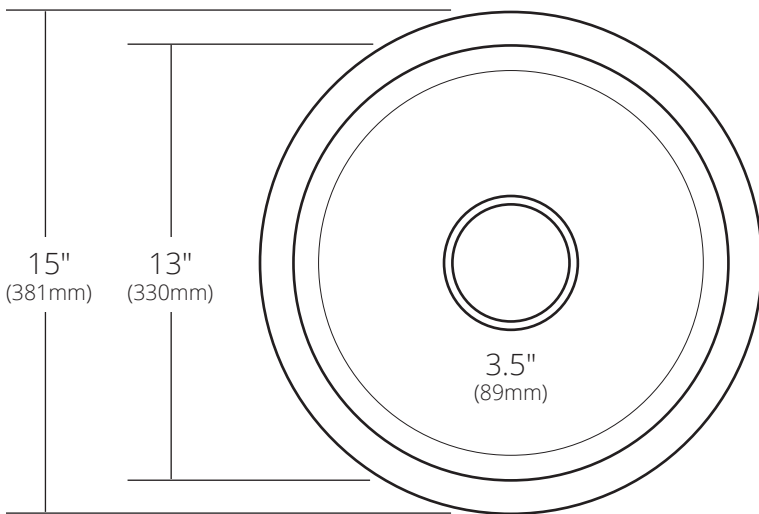

SPECIFICATIONS

REDONDO CHICO

TOP VIEW

CPS260 Antique
CPS560 Brushed Nickel

PRODUCT DETAILS

- 15" x 7.5" OD (381mm x 191mm)
- 13" x 7" ID (330mm x 178mm)
- Hand hammered 16 gauge recycled copper
- 3.5" (89mm) drain opening

INSTALLATION

- Drop-In or Undermount

COORDINATING PRODUCTS

- Drains: DR320 or DR340
- Bottom Grid: GR951

STANDARDS COMPLIANCE

- UPC/cUPC compliant

IMPORTANT

Due to the handcrafted nature of this product, it will vary in finish, texture, hammering, and other details. Dimensions may vary up to 1/4" (6mm). We strongly recommend waiting for the actual product before making any installation cuts.

SIDE VIEW