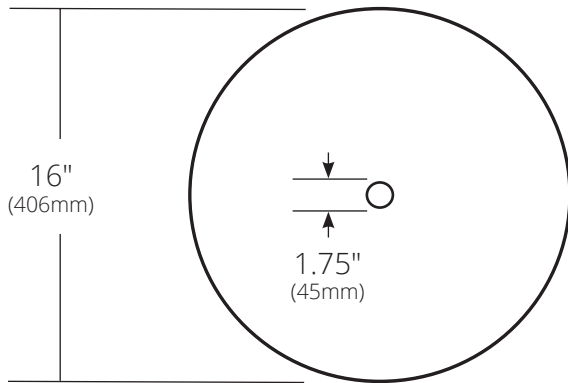

SPECIFICATIONS

POSITANO

Murano Collection

Shown in Abalone

TOP VIEW

- MG1616-AE Abalone
- MG1616-AS Abyss
- MG1616-BO Bianco

PRODUCT DETAILS

- 16" x 4.5" OD
(406mm x 114mm)
- 15.5" x 4.25" ID
(394mm x 108mm)
- Handcrafted, Certified Murano Glass
- 1.75" (45mm) drain opening

INSTALLATION

- Vessel
- 3.25" vessel cutout required for countertop

COORDINATING PRODUCTS

- Drains: DR120, DR130 or DR150
- Vanity tops with vessel cutout

STANDARDS COMPLIANCE

- UPC/cUPC compliant

SIDE VIEW

IMPORTANT

Due to the handcrafted nature of this product, it will vary in finish, texture, and other details. Dimensions may vary up to 1/2" (13mm).