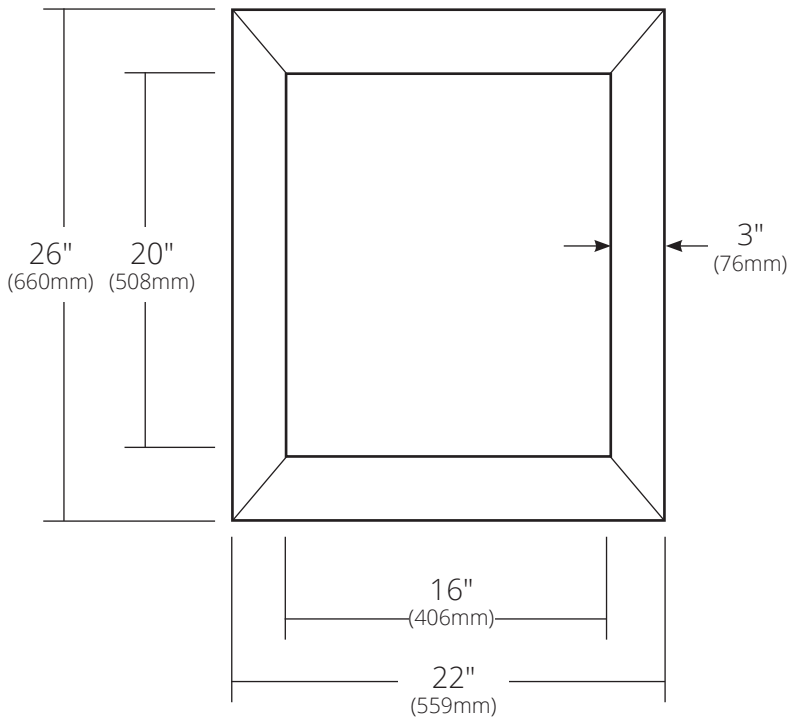

SPECIFICATIONS

PORTOLA SMALL MIRROR

NativeStone® Collection

- NSMR2622-A Ash
- NSMR2622-C Charcoal
- NSMR2622-E Earth
- NSMR2622-D Sand
- NSMR2622-P Pearl
- NSMR2622-S Slate

PRODUCT DETAILS

- 22" x 26" x 1.75" (559mm x 660mm x 44mm)
- Tapered frame
- Handcrafted from sustainable NativeStone
- Sealed with NativeStone Shield™

INSTALLATION

- Vertical or Horizontal
- Mounting mechanism included (*wire*)

IMPORTANT

Do NOT use tape or other adhesives on NativeStone as it may remove the sealer.

Due to the handcrafted nature of this product, it will vary in finish, texture, hammering, and other details. Dimensions may vary up to ¼" (6mm). We strongly recommend waiting for the actual product before making any installation cuts.