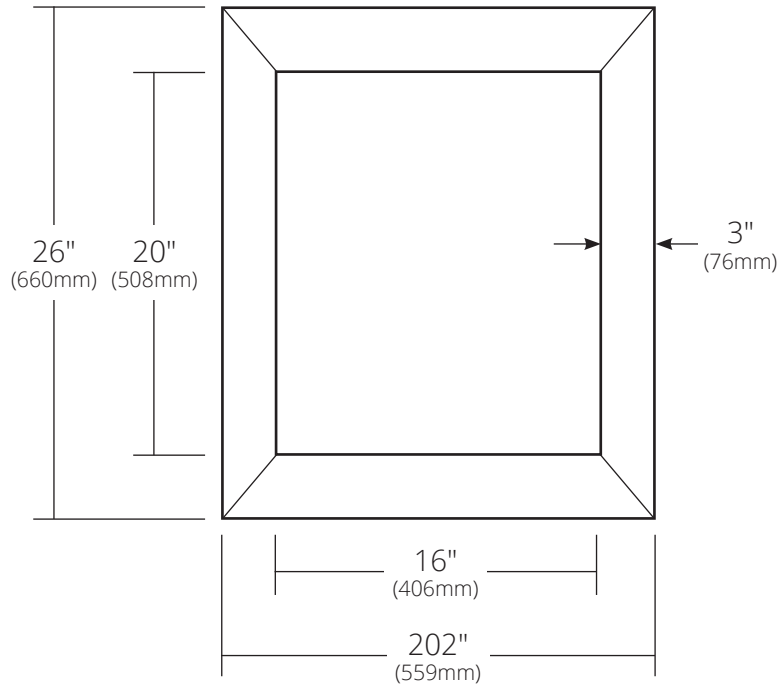

*SPECIFICATIONS*

**PORTOLA SMALL MIRROR**

*NativeStone™ Collection*

NSMR2622-A Ash  
NSMR2622-S Slate  
NSMR2622-P Pearl

**PRODUCT DETAILS**

- 22" x 26" x 2.5" (559mm x 660mm x 64mm)
- Handcrafted from sustainable NativeStone™
- Sealed with impermeable nano sealer

**INSTALLATION**

- Vertical or Horizontal
- Mounting hardware included

**IMPORTANT**

Due to the handcrafted nature of this product, it will vary in finish, texture, and other details. Dimensions may vary up to 1/4" (6mm).