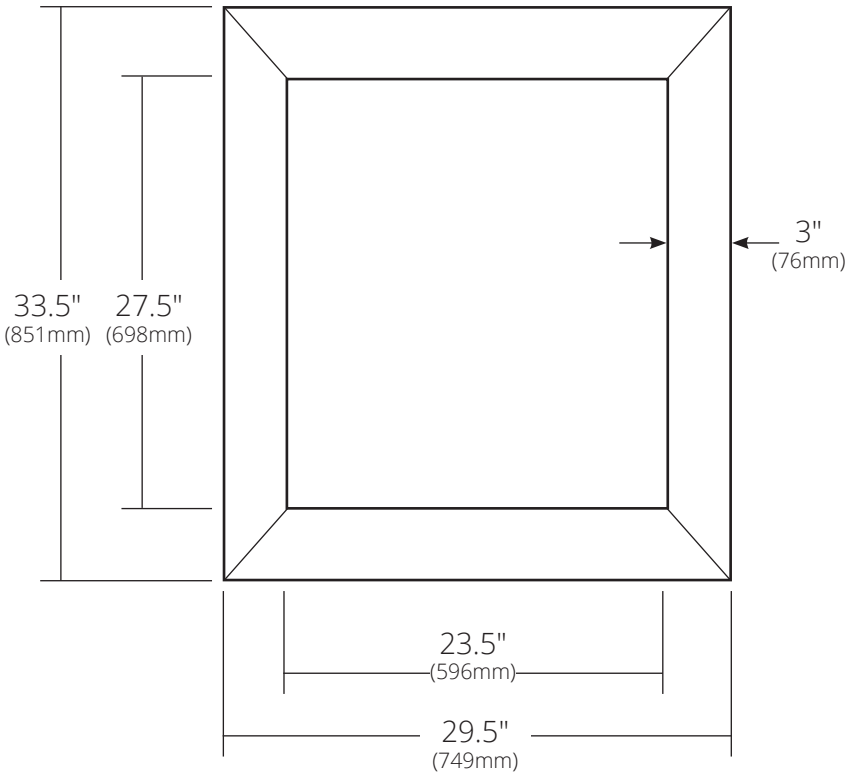

SPECIFICATIONS

PORTOLA LARGE MIRROR

NativeStone® Collection

- NSMR3430-A Ash
- NSMR3430-C Charcoal
- NSMR3430-D Sand
- NSMR3430-E Earth
- NSMR3430-P Pearl
- NSMR3430-S Slate

PRODUCT DETAILS

- 29.5" x 33.5" x 1.75" (749mm x 851mm x 45mm)
- Tapered frame
- Handcrafted from sustainable NativeStone
- NativeStone Shield™

INSTALLATION

- Vertical or Horizontal
- Mounting mechanism included (*wire*)

IMPORTANT

Do NOT use tape or other adhesives on NativeStone as it may remove the sealer.

Due to the handcrafted nature of this product, it will vary in finish, texture, and other details. Dimensions may vary up to ¼" (6mm). We strongly recommend waiting for the actual product before making any installation cuts.