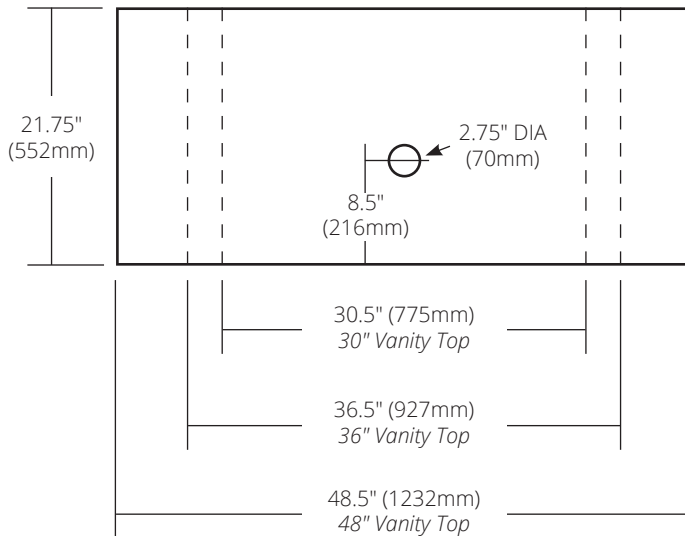

SPECIFICATIONS

NATIVESTONE® VANITY TOP

ALL SIZES - VESSEL WITH NO FAUCET HOLE

NativeStone® Collection

TOP VIEW

30" Vanity Top

30.5"w x 21.75"d x 1.18"h (775mm x 552mm x 30mm)

- NSV30-AV Ash
- NSV30-SV Slate
- NSV30-PV Pearl
- NSV30-EV Earth

36" Vanity Top

36.5"w x 21.75"d x 1.18"h (927mm x 552mm x 30mm)

- NSV36-AV Ash
- NSV36-SV Slate
- NSV36-PV Pearl
- NSV36-EV Earth

48" Vanity Top

48.5"w x 21.75"d x 1.18"h (1232mm x 552mm x 30mm)

- NSV48-AV Ash
- NSV48-SV Slate
- NSV48-PV Pearl
- NSV48-EV Earth

IMPORTANT

DO NOT use tape or other adhesives on NativeStone as it may remove the sealer. Due to the handcrafted nature of this product, it will vary in finish, texture, and other details. Dimensions may vary up to ¼" (6mm).