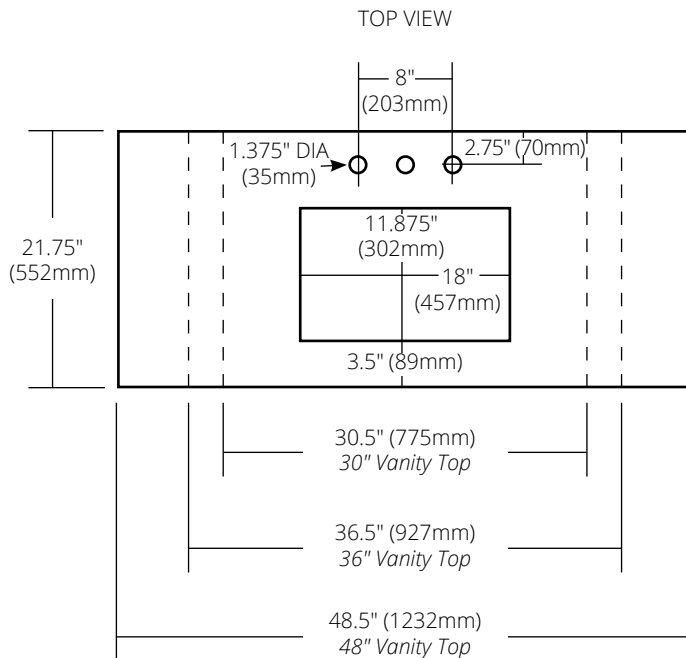

# NATIVESTONE® VANITY TOP

ALL SIZES - RECTANGLE WITH 8" WIDESPREAD CUTOUT

NativeStone Collection

### 30" Vanity Top

30.5"w x 21.75"d x 1.18"h (775mm x 552mm x 30mm)

NSV30-AR Ash  
 NSV30-CR Charcoal  
 NSV30-ER Earth  
 NSV30-PR Pearl  
 NSV30-SR Slate

### 36" Vanity Top

36.5"w x 21.75"d x 1.18"h (927mm x 552mm x 30mm)

NSV36-AR Ash  
 NSV36-CR Charcoal  
 NSV36-ER Earth  
 NSV36-PR Pearl  
 NSV36-SR Slate

### 48" Vanity Top

48.5"w x 21.75"d x 1.18"h (1232mm x 552mm x 30mm)

NSV48-AR Ash  
 NSV48-CR Charcoal  
 NSV48-ER Earth  
 NSV48-PR Pearl  
 NSV48-SR Slate