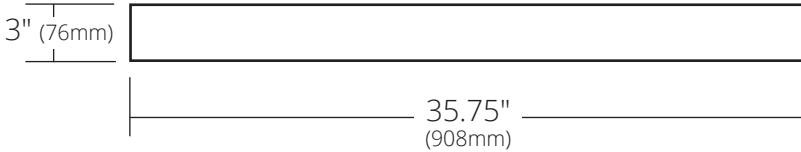

*SPECIFICATIONS*

**NAPA 36" WALL MOUNT**

*Winemaker Series*

FRONT VIEW

SIDE VIEW

VNP361 Cask Oak  
VNP368 Charred Oak

**PRODUCT DETAILS**

- 35.75" x 18.75" x 3" (908mm x 479mm x 76mm)
- Reclaimed wine-infused oak staves
- Trough sink sold separately

**IMPORTANT**

Due to the handcrafted nature of this product, it will vary in finish, texture, hammering, and other details. Dimensions may vary up to 1/4" (6mm).