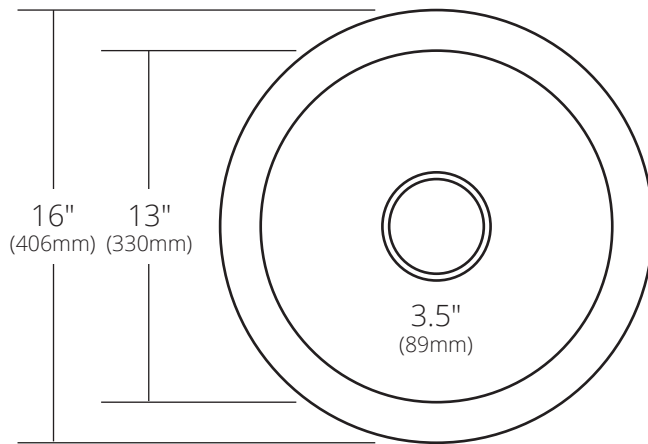

SPECIFICATIONS

MOJITO

TOP VIEW

SIDE VIEW

- CPS216 Antique
- CPS516 Brushed Nickel
- CPS416 Polished Copper
- CPS816 Polished Nickel

PRODUCT DETAILS

- 16" x 7.5" OD (406mm x 191mm)
- 13" x 7" ID (330mm x 178mm)
- Hand hammered 16 gauge recycled copper
- 3.5" (89mm) drain opening

INSTALLATION

- Drop-in

COORDINATING PRODUCTS

- Drains: DR320 or DR340
- Bottom Grid: GR951
- MetalProtect™

STANDARDS COMPLIANCE

- UPC/cUPC compliant

IMPORTANT

Due to the handcrafted nature of this product, it will vary in finish, texture, hammering, and other details. Dimensions may vary up to 1/4" (6mm). We strongly recommend waiting for the actual product before making any installation cuts.