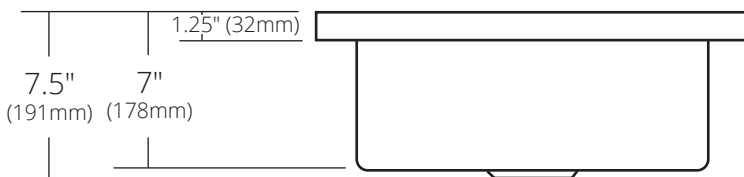

SPECIFICATIONS

MOJITO

TOP VIEW

SIDE VIEW

- CPS216 Antique
- CPS516 Brushed Nickel
- CPS416 Polished Copper
- CPS816 Polished Nickel

PRODUCT DETAILS

- 16" x 7.5" OD (406mm x 191mm)
- 13" x 7" ID (330mm x 178mm)
- Hand hammered 16 gauge recycled copper
- 3.5" (89mm) drain opening

INSTALLATION

- Drop-in

COORDINATING PRODUCTS

- Drains: DR320 or DR340
- Bottom Grid: GR951
- MetalProtect™

STANDARDS COMPLIANCE

- UPC/cUPC compliant

IMPORTANT

Due to the handcrafted nature of this product, it will vary in finish, texture, hammering, and other details. Dimensions may vary up to 1/4" (6mm). We strongly recommend waiting for the actual product before making any installation cuts.