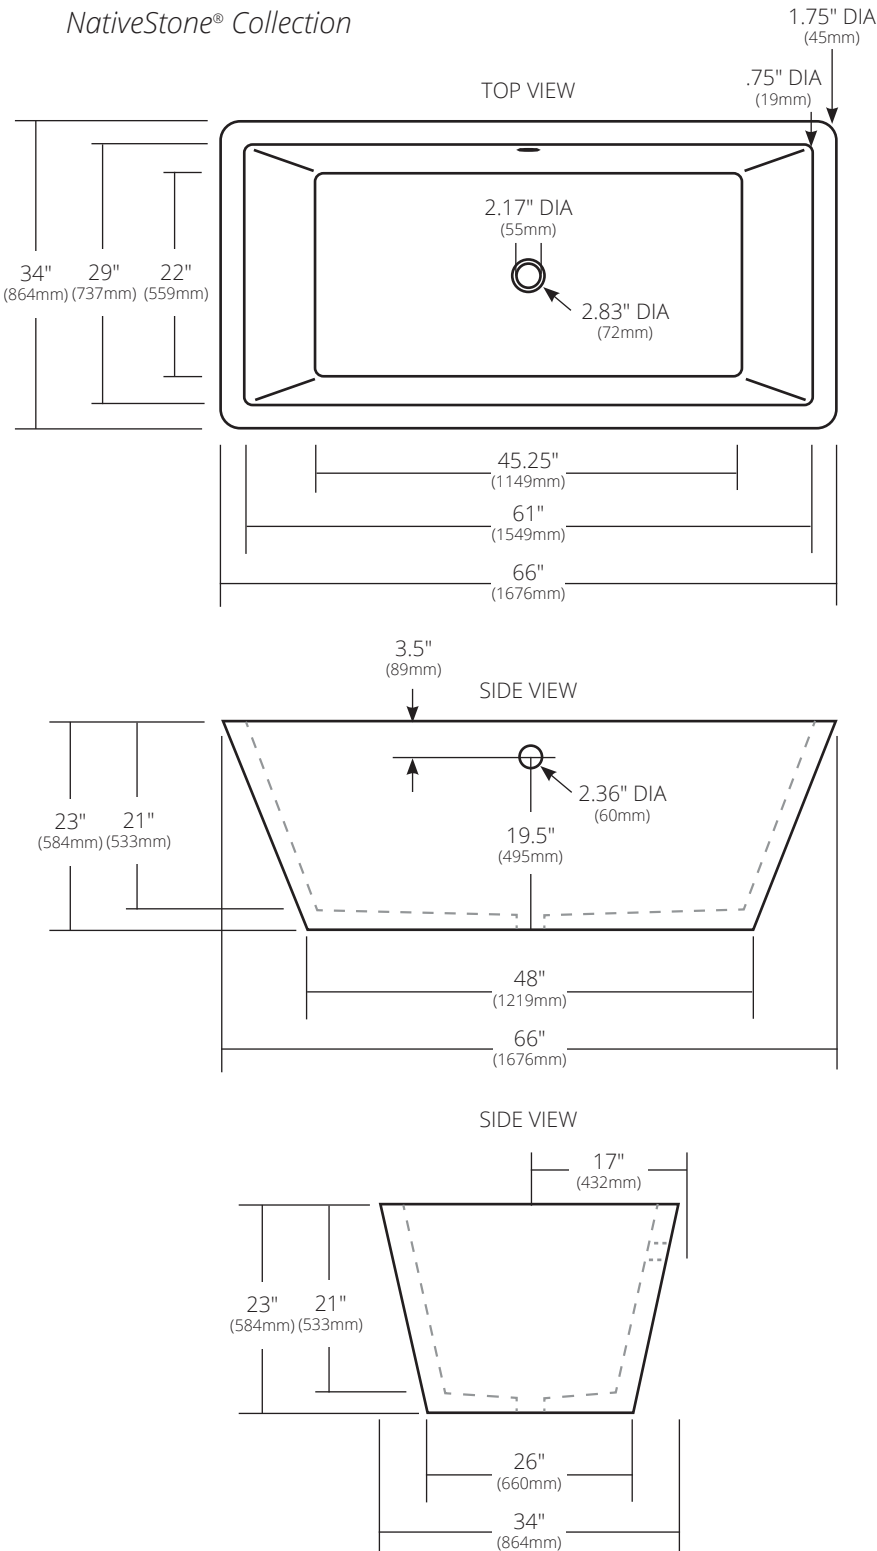

SPECIFICATIONS

MENDOCINO

NativeStone® Collection

- NST6634-A Ash
 - NST6634-C Charcoal
 - NST6634-D Sand
 - NST6634-E Earth
 - NST6634-F Forest*
 - NST6634-G Sage*
 - NST6634-O Ocean*
 - NST6634-P Pearl
 - NST6634-S Slate
 - NST6634-T Terracotta*
- *Made to Order

PRODUCT DETAILS

- 66" x 34" x 23" OD (1676mm x 864mm x 584mm)
- 2.17" (55mm) drain opening
- 2.36" (60mm) overflow hole
- Capacity: 88 gallons
- Weight: approx. 788lbs
- Approx. 17" (432mm) from center of drain to overflow floor placement
- Handcrafted from sustainable NativeStone
- Sealed with NativeStone Shield™

INSTALLATION

- Freestanding bathtub

COORDINATING PRODUCTS

- Push to Seal Bath Waste & Overflow: DR290
- Sonoma Bathtub Tray

STANDARDS COMPLIANCE

- UPC/cUPC compliant

IMPORTANT

Do NOT use tape or other adhesives on NativeStone as it may remove the sealer.

Due to the handcrafted nature of this product, it will vary in finish, texture, and other details. Dimensions may vary up to ¼" (6mm). We strongly recommend waiting for the actual product before making any installation cuts.