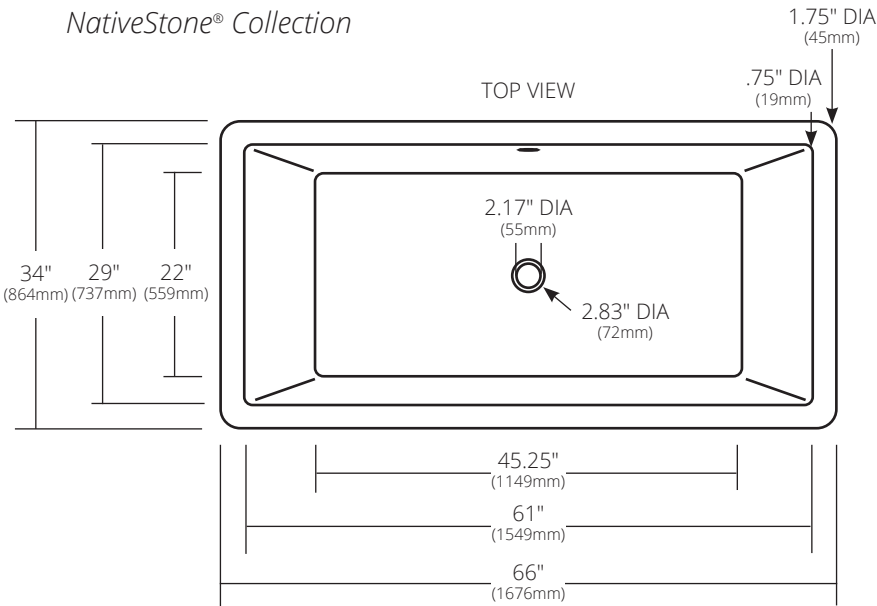

SPECIFICATIONS

**MENDOCINO**

NativeStone® Collection

- NST6634-A Ash
- NST6634-C Charcoal
- NST6634-D Sand
- NST6634-E Earth
- NST6634-F Forest\*
- NST6634-G Sage\*
- NST6634-O Ocean\*
- NST6634-P Pearl
- NST6634-S Slate
- NST6634-T Terracotta\*

\*Made to Order

**PRODUCT DETAILS**

- 66" x 34" x 23" OD (1676mm x 864mm x 584mm)
- 2.17" (55mm) drain opening
- 2.36" (60mm) overflow hole
- Capacity: 88 gallons
- Weight: approx. 788lbs
- Approx. 18" from center of drain to overflow floor placement
- Handcrafted from sustainable NativeStone
- Sealed with NativeStone Shield™

**INSTALLATION**

- Freestanding bathtub

**COORDINATING PRODUCTS**

- Push to Seal Bath Waste & Overflow: DR290

**STANDARDS COMPLIANCE**

- UPC/cUPC compliant

**IMPORTANT**

Do NOT use tape or other adhesives on NativeStone as it may remove the sealer.

Due to the handcrafted nature of this product, it will vary in finish, texture, and other details. Dimensions may vary up to ¼" (6mm). We strongly recommend waiting for the actual product before making any installation cuts.