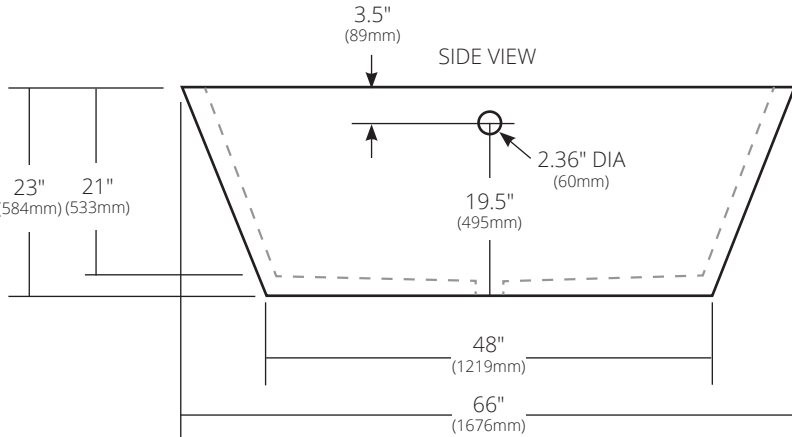

SPECIFICATIONS

MENDOCINO

NativeStone® Collection

- NST6634-A Ash
- NST6634-C Charcoal
- NST6634-D Sand
- NST6634-E Earth
- NST6634-F Forest*
- NST6634-G Sage*
- NST6634-O Ocean*
- NST6634-P Pearl
- NST6634-S Slate
- NST6634-T Terracotta*

*Made to Order

PRODUCT DETAILS

- 66" x 34" x 23" OD (1676mm x 864mm x 584mm)
- 2.17" (55mm) drain opening
- 2.36" (60mm) overflow hole
- Capacity: 88 gallons
- Weight: approx. 788lbs
- Approx. 18" from center of drain to overflow floor placement
- Handcrafted from sustainable NativeStone
- Sealed with NativeStone Shield™

INSTALLATION

- Freestanding bathtub

COORDINATING PRODUCTS

- Push to Seal Bath Waste & Overflow: DR290

STANDARDS COMPLIANCE

- UPC/cUPC compliant

IMPORTANT

Do NOT use tape or other adhesives on NativeStone as it may remove the sealer.

Due to the handcrafted nature of this product, it will vary in finish, texture, and other details. Dimensions may vary up to ¼" (6mm). We strongly recommend waiting for the actual product before making any installation cuts.