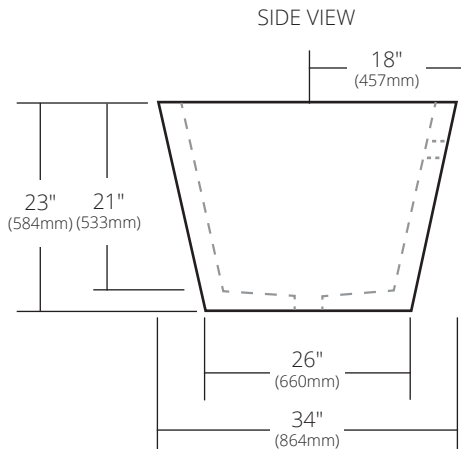

SPECIFICATIONS

MENDOCINO

NativeStone® Collection

- NST6634-A Ash
- NST6634-C Charcoal
- NST6634-D Sand
- NST6634-E Earth
- NST6634-F Forest*
- NST6634-G Sage*
- NST6634-O Ocean*
- NST6634-P Pearl
- NST6634-S Slate
- NST6634-T Terracotta*

*Made to Order

PRODUCT DETAILS

- 66" x 34" x 23" OD (1676mm x 864mm x 584mm)
- 2.17" (55mm) drain opening
- 2.36" (60mm) overflow hole
- Capacity: 88 gallons
- Weight: approx. 788lbs
- Approx. 18" from center of drain to overflow floor placement
- Handcrafted from sustainable NativeStone
- Sealed with NativeStone Shield™

INSTALLATION

- Freestanding bathtub

COORDINATING PRODUCTS

- Push to Seal Bath Waste & Overflow: DR290

STANDARDS COMPLIANCE

- UPC/cUPC compliant

IMPORTANT

Do NOT use tape or other adhesives on NativeStone as it may remove the sealer.

Due to the handcrafted nature of this product, it will vary in finish, texture, and other details. Dimensions may vary up to ¼" (6mm). We strongly recommend waiting for the actual product before making any installation cuts.