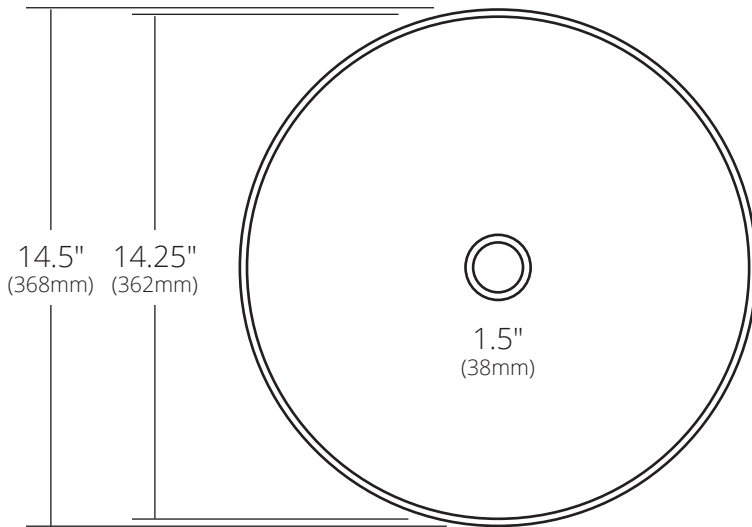

*SPECIFICATIONS*

**MAESTRO SONATA PETIT**

*Maestro Collection*

CPS283 Antique  
CPS383 Tempered  
CPS583 Brushed Nickel

**PRODUCT DETAILS**

- 14.5" x 3.75" OD (368mm x 95mm)
- 14.25" x 3.5" ID (362mm x 89mm)
- Hand hammered 15 gauge recycled copper
- 1.5" (38mm) drain opening

**INSTALLATION**

- Vessel

**COORDINATING PRODUCTS**

- Drains : DR120, DR130, DR150 or DR160
- MetalProtect™

**STANDARDS COMPLIANCE**

- UPC/cUPC compliant

**IMPORTANT**

Due to the handcrafted nature of this product, it will vary in finish, texture, hammering, and other details. Dimensions may vary up to 1/4" (6mm). We strongly recommend waiting for the actual product before making any installation cuts.