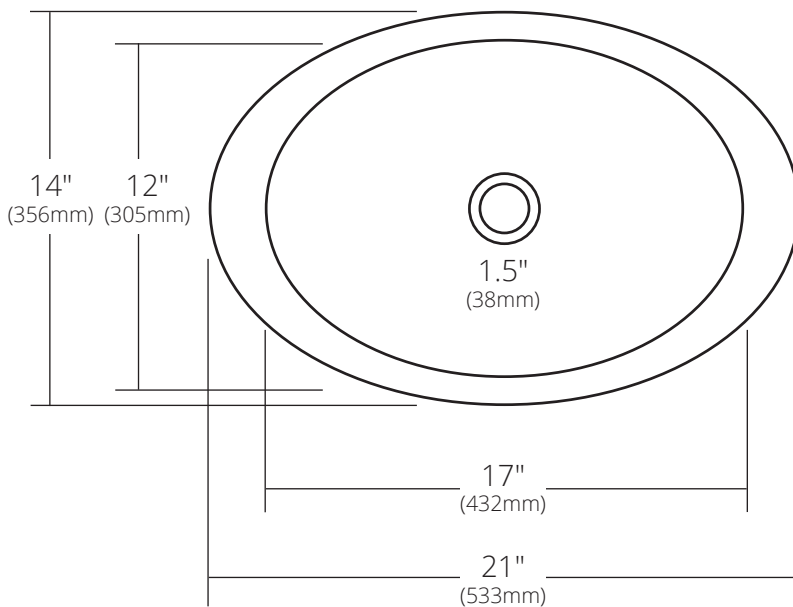

SPECIFICATIONS

HIBISCUS

TOP VIEW

SIDE VIEW

CPS243 Antique
CPS543 Brushed Nickel

PRODUCT DETAILS

- 21" x 14" x 5" OD (533mm x 356mm x 127mm)
- 17" x 12" x 4.5" ID (432mm x 305mm x 114mm)
- Hand hammered 16 gauge recycled copper
- 1.5" (38mm) drain opening

INSTALLATION

- Drop-in

COORDINATING PRODUCTS

- Drains: DR120, DR130, DR150, or DR160
- MetalProtect™

STANDARDS COMPLIANCE

- UPC/cUPC compliant
- **ADA**  COMPLIANT

IMPORTANT

Due to the handcrafted nature of this product, it will vary in finish, texture, hammering, and other details. Dimensions may vary up to 1/4" (6mm). We strongly recommend waiting for the actual product before making any installation cuts.