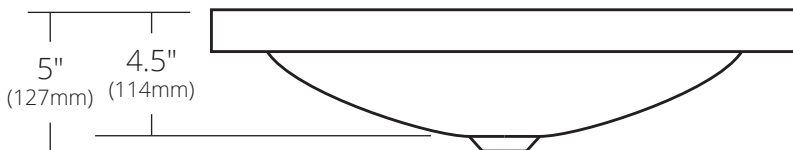

SPECIFICATIONS

HIBISCUS

TOP VIEW

SIDE VIEW

CPS243 Antique
CPS543 Brushed Nickel

PRODUCT DETAILS

- 21" x 14" x 5" OD (533mm x 356mm x 127mm)
- 17" x 12" x 4.5" ID (432mm x 305mm x 114mm)
- Hand hammered 16 gauge recycled copper
- 1.5" (38mm) drain opening

INSTALLATION

- Drop-in

COORDINATING PRODUCTS

- Drains: DR120, DR130, DR150, or DR160
- MetalProtect™

STANDARDS COMPLIANCE

- UPC/cUPC compliant
- **ADA**  COMPLIANT

IMPORTANT

Due to the handcrafted nature of this product, it will vary in finish, texture, hammering, and other details. Dimensions may vary up to 1/4" (6mm). We strongly recommend waiting for the actual product before making any installation cuts.