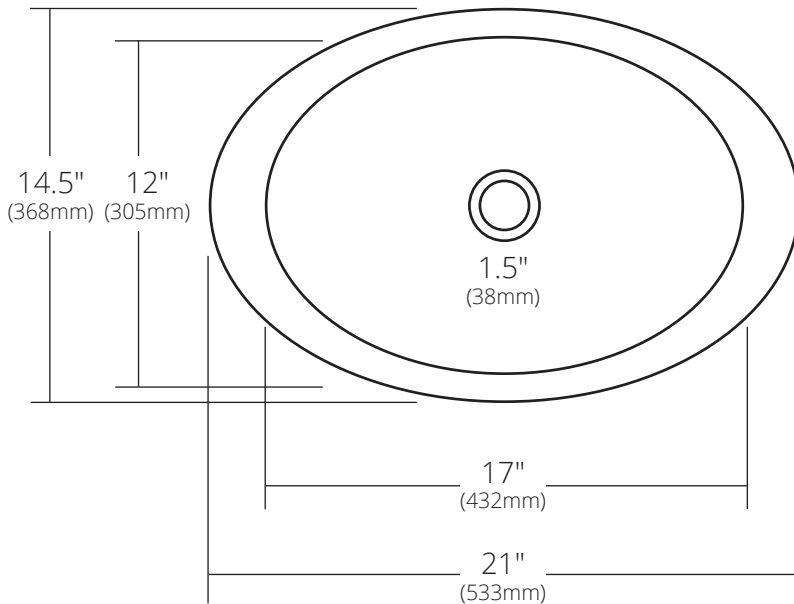

SPECIFICATIONS

HIBISCUS

TOP VIEW

SIDE VIEW

- CPS243 Antique
- CPS443 Polished Copper
- CPS543 Brushed Nickel
- CPS843 Polished Nickel

PRODUCT DETAILS

- 21" x 14.5" x 5" OD (533mm x 368mm x 127mm)
- 17" x 12" x 4.5" ID (432mm x 305mm x 114mm)
- Hand hammered 18 gauge recycled copper
- 1.5" (38mm) drain opening

INSTALLATION

- Drop-In

COORDINATING PRODUCTS

- Drains: DR120, DR130 or DR150

STANDARDS COMPLIANCE

- UPC/cUPC compliant
- **ADA COMPLIANT**

IMPORTANT

Due to the handcrafted nature of this product, it will vary in finish, texture, hammering, and other details. Dimensions may vary up to ¼" (6mm). We strongly recommend waiting for the actual product before making any installation cuts.