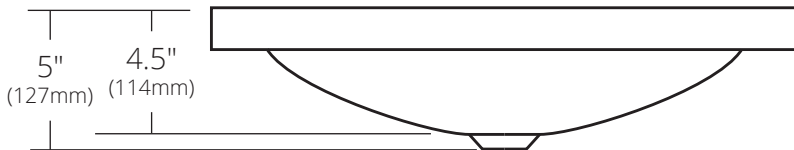

SPECIFICATIONS

HIBISCUS

TOP VIEW

SIDE VIEW

- CPS243 Antique
- CPS443 Polished Copper
- CPS543 Brushed Nickel
- CPS843 Polished Nickel

PRODUCT DETAILS

- 21" x 14.5" x 5" OD (533mm x 368mm x 127mm)
- 17" x 12" x 4.5" ID (432mm x 305mm x 114mm)
- Hand hammered 18 gauge recycled copper
- 1.5" (38mm) drain opening

INSTALLATION

- Drop-In

COORDINATING PRODUCTS

- Drains: DR120, DR130 or DR150

STANDARDS COMPLIANCE

- UPC/cUPC compliant
- **ADA COMPLIANT**

IMPORTANT

Due to the handcrafted nature of this product, it will vary in finish, texture, hammering, and other details. Dimensions may vary up to ¼" (6mm). We strongly recommend waiting for the actual product before making any installation cuts.