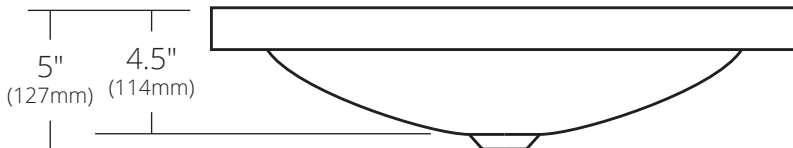

SPECIFICATIONS

HIBISCUS

TOP VIEW

SIDE VIEW

CPS243 Antique
CPS543 Brushed Nickel

PRODUCT DETAILS

- 21" x 14.5" x 5" OD (533mm x 368mm x 127mm)
- 17" x 12" x 4.5" ID (432mm x 305mm x 114mm)
- Hand hammered 18 gauge recycled copper
- 1.5" (38mm) drain opening

INSTALLATION

- Drop-In

COORDINATING PRODUCTS

- Drains: DR120, DR130 or DR150

STANDARDS COMPLIANCE

- UPC/cUPC compliant
- **ADA**  **COMPLIANT**

IMPORTANT

Due to the handcrafted nature of this product, it will vary in finish, texture, hammering, and other details. Dimensions may vary up to 1/4" (6mm). We strongly recommend waiting for the actual product before making any installation cuts.