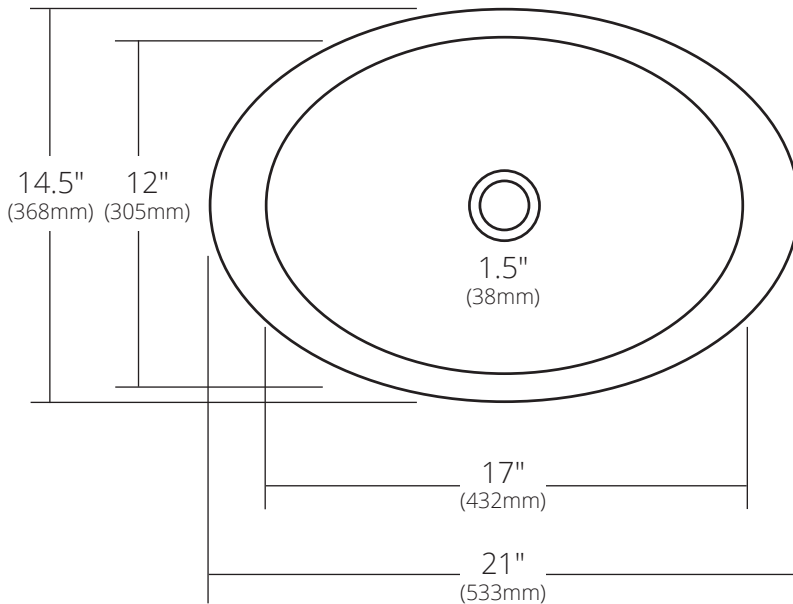

SPECIFICATIONS

HIBISCUS

TOP VIEW

SIDE VIEW

CPS243 Antique
CPS543 Brushed Nickel

PRODUCT DETAILS

- 21" x 14.5" x 5" OD (533mm x 368mm x 127mm)
- 17" x 12" x 4.5" ID (432mm x 305mm x 114mm)
- Hand hammered 18 gauge recycled copper
- 1.5" (38mm) drain opening

INSTALLATION

- Drop-In

COORDINATING PRODUCTS

- Drains: DR120, DR130 or DR150

STANDARDS COMPLIANCE

- UPC/cUPC compliant
- **ADA**  **COMPLIANT**

IMPORTANT

Due to the handcrafted nature of this product, it will vary in finish, texture, hammering, and other details. Dimensions may vary up to 1/4" (6mm). We strongly recommend waiting for the actual product before making any installation cuts.