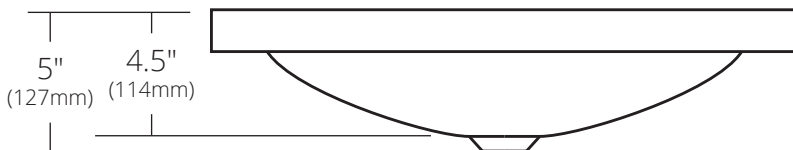

SPECIFICATIONS

**HIBISCUS**

TOP VIEW

SIDE VIEW

CPS243 Antique  
CPS543 Brushed Nickel

**PRODUCT DETAILS**

- 21" x 14" x 5" OD (533mm x 356mm x 127mm)
- 17" x 12" x 4.5" ID (432mm x 305mm x 114mm)
- Hand hammered 16 gauge recycled copper
- 1.5" (38mm) drain opening

**INSTALLATION**

- Drop-in

**COORDINATING PRODUCTS**

- Drains: DR120, DR130, DR150, or DR160
- MetalProtect™

**STANDARDS COMPLIANCE**

- UPC/cUPC compliant

**IMPORTANT**

Due to the handcrafted nature of this product, it will vary in finish, texture, hammering, and other details. Dimensions may vary up to 1/4" (6mm). We strongly recommend waiting for the actual product before making any installation cuts.