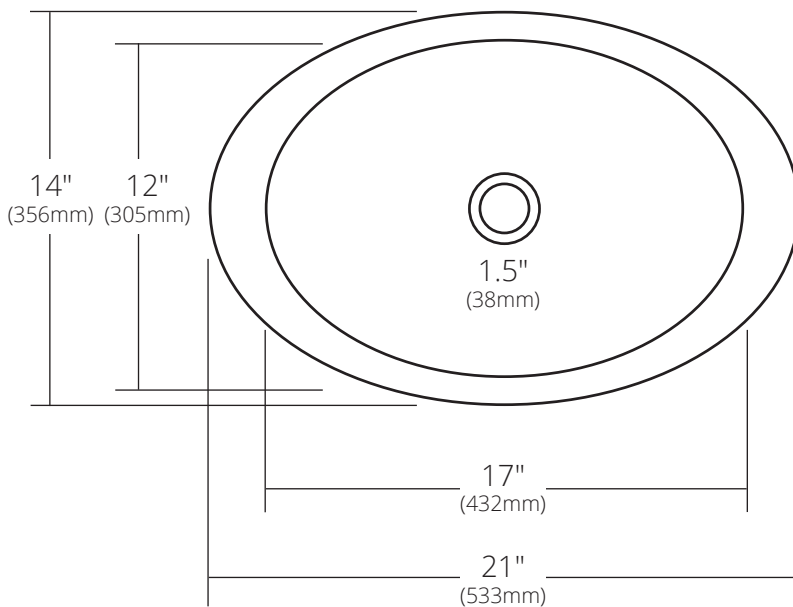

SPECIFICATIONS

**HIBISCUS**

TOP VIEW

SIDE VIEW

CPS243 Antique  
CPS543 Brushed Nickel

**PRODUCT DETAILS**

- 21" x 14" x 5" OD (533mm x 356mm x 127mm)
- 17" x 12" x 4.5" ID (432mm x 305mm x 114mm)
- Hand hammered 16 gauge recycled copper
- 1.5" (38mm) drain opening

**INSTALLATION**

- Drop-in

**COORDINATING PRODUCTS**

- Drains: DR120, DR130, DR150, or DR160
- MetalProtect™

**STANDARDS COMPLIANCE**

- UPC/cUPC compliant

**IMPORTANT**

Due to the handcrafted nature of this product, it will vary in finish, texture, hammering, and other details. Dimensions may vary up to 1/4" (6mm). We strongly recommend waiting for the actual product before making any installation cuts.