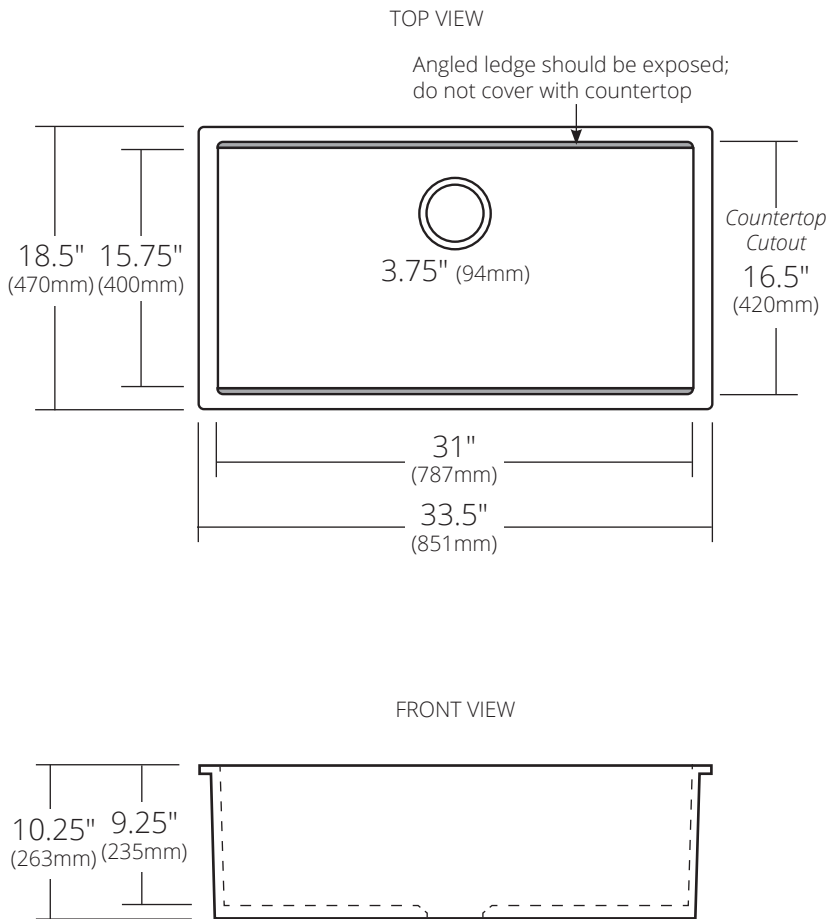

SPECIFICATIONS

HAVEN CONCIERGE 33

Concierge Collection / Fireclay Collection

FRKG3319-W White

PRODUCT DETAILS

- 33.5" x 18.5" x 10.25" OD (851mm x 470mm x 263mm)
- 31" x 15.75" x 9.25" ID (787mm x 400mm x 235mm)
- 3.75" (94mm) drain opening
- Italian Fireclay

INSTALLATION

- Undermount
- Install flush mount (or positive reveal)
- **IMPORTANT:** Install with the angled ledge exposed for accessory use
- Cutout is approx. 31" x 16.5", but as with any handmade sink, wait for actual product before cutting countertop

STANDARDS COMPLIANCE

- UPC/cUPC compliant

IMPORTANT

Due to the handcrafted nature of this product, dimensions may vary up to 1/2" (13mm). We strongly recommend waiting for the actual product before making any installation cuts. Native Trails is not responsible for improper sink or countertop installations.