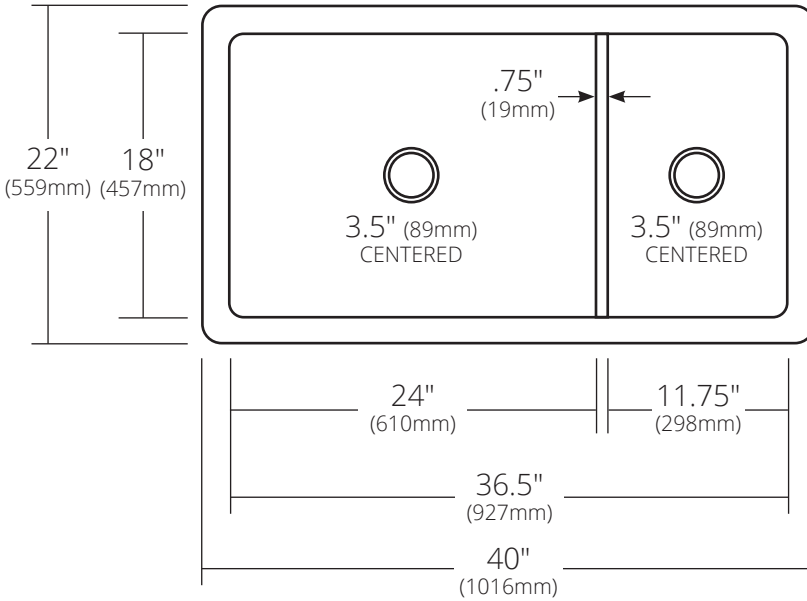

SPECIFICATIONS

**FARMHOUSE DUET PRO**

Farmhouse Series

TOP VIEW

CPK274 Antique  
CPK574 Brushed Nickel

**PRODUCT DETAILS**

- 40" x 22" x 10.5" OD (1016mm x 559mm x 267mm)
- Lg Basin: 24" x 18" x 10" ID (610mm x 457mm x 254mm)
- Sm Basin: 11.75" x 18" x 10" ID (298mm x 457mm x 254mm)
- Hand hammered 16 gauge recycled copper
- Apron extends 3" (76mm) on sides
- 3.5" (89mm) drain opening

**INSTALLATION**

- Undermount

**COORDINATING PRODUCTS**

- Drains: DR320 or DR340
- Bottom Grid: GRD1710 & GRD2217

**STANDARDS COMPLIANCE**

- UPC/cUPC compliant

**IMPORTANT**

Due to the handcrafted nature of this product, it will vary in finish, texture, hammering, and other details. Dimensions may vary up to 1/4" (6mm). We strongly recommend waiting for the actual product before making any installation cuts.

FRONT VIEW

SIDE VIEW