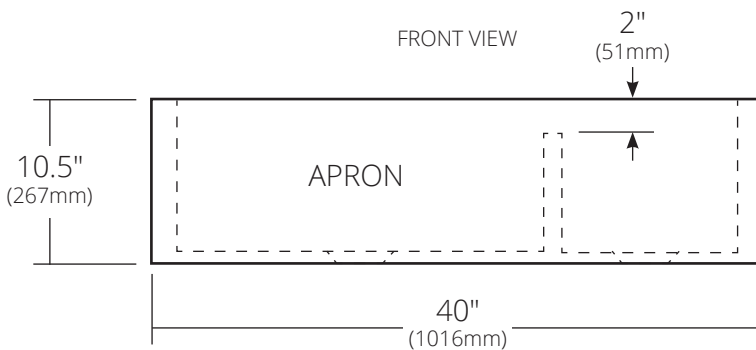

SPECIFICATIONS

**FARMHOUSE DUET PRO**

Farmhouse Series

TOP VIEW

CPK274 Antique  
CPK574 Brushed Nickel

**PRODUCT DETAILS**

- 40" x 22" x 10.5" OD (1016mm x 559mm x 267mm)
- Lg Basin: 24" x 18" x 10" ID (610mm x 457mm x 254mm)
- Sm Basin: 11.75" x 18" x 10" ID (298mm x 457mm x 254mm)
- Hand hammered 16 gauge recycled copper
- Apron extends 3" (76mm) on sides
- 3.5" (89mm) drain opening

**INSTALLATION**

- Undermount

**COORDINATING PRODUCTS**

- Drains: DR320 or DR340
- Bottom Grid: GRD1710 & GRD2217

**STANDARDS COMPLIANCE**

- UPC/cUPC compliant

**IMPORTANT**

Due to the handcrafted nature of this product, it will vary in finish, texture, hammering, and other details. Dimensions may vary up to 1/4" (6mm). We strongly recommend waiting for the actual product before making any installation cuts.

FRONT VIEW

SIDE VIEW