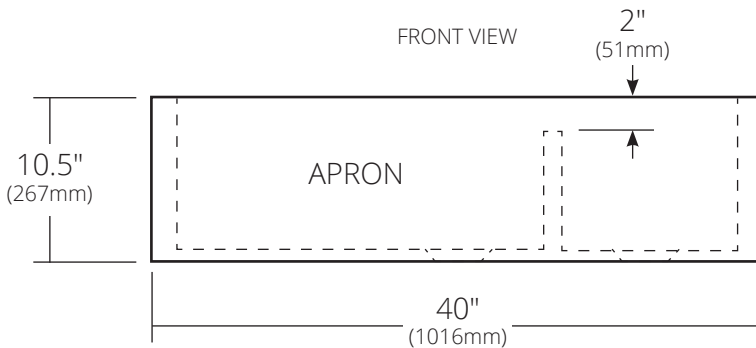

SPECIFICATIONS

FARMHOUSE DUET PRO

Farmhouse Series

FRONT VIEW

CPK274 Antique
CPK574 Brushed Nickel

PRODUCT DETAILS

- 40" x 22" x 10.5" OD (1016mm x 559mm x 267mm)
- Lg Basin: 24" x 18" x 10" ID (610mm x 457mm x 254mm)
- Sm Basin: 11.75" x 18" x 10" ID (298mm x 457mm x 254mm)
- Hand hammered 16 gauge recycled copper
- Apron extends 3" (76mm) on sides

INSTALLATION

- Undermount

COORDINATING PRODUCTS

- Drains: DR320 or DR340
- Bottom Grid: GR1710 & GR2217
- MetalProtect™

STANDARDS COMPLIANCE

- UPC/cUPC compliant

IMPORTANT

Due to the handcrafted nature of this product, it will vary in finish, texture, hammering, and other details. Dimensions may vary up to 1/4" (6mm). We strongly recommend waiting for the actual product before making any installation cuts.