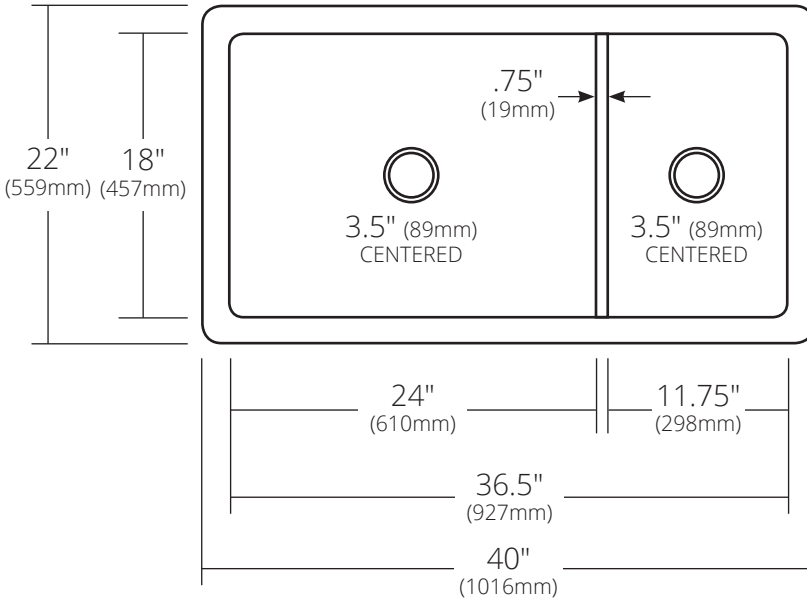

SPECIFICATIONS

FARMHOUSE DUET PRO

Farmhouse Series

TOP VIEW

CPK274 Antique
CPK574 Brushed Nickel

PRODUCT DETAILS

- 40" x 22" x 10.5" OD (1016mm x 559mm x 267mm)
- Lg Basin: 24" x 18" x 10" ID (610mm x 457mm x 254mm)
- Sm Basin: 11.75" x 18" x 10" ID (298mm x 457mm x 254mm)
- Hand hammered 16 gauge recycled copper
- Apron extends 3" (76mm) on sides

INSTALLATION

- Undermount

COORDINATING PRODUCTS

- Drains: DR320 or DR340
- Bottom Grid: GR1710 & GR2217
- MetalProtect™

STANDARDS COMPLIANCE

- UPC/cUPC compliant

IMPORTANT

Due to the handcrafted nature of this product, it will vary in finish, texture, hammering, and other details. Dimensions may vary up to 1/4" (6mm). We strongly recommend waiting for the actual product before making any installation cuts.