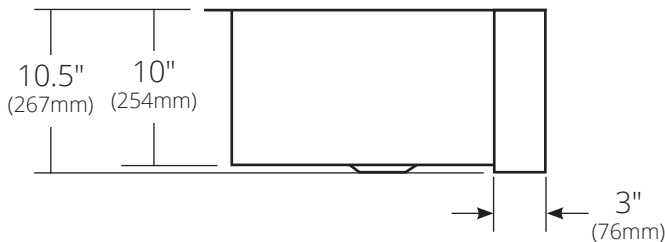

SIDE VIEW

CPK274 Antique
CPK574 Brushed Nickel

PRODUCT DETAILS

- 40" x 22" x 10.5" OD (1016mm x 559mm x 267mm)
- Lg Basin: 24" x 18" x 10" ID (610mm x 457mm x 254mm)
- Sm Basin: 11.75" x 18" x 10" ID (298mm x 457mm x 254mm)
- Hand hammered 16 gauge recycled copper
- Apron extends 3" (76mm) on sides

INSTALLATION

- Undermount

COORDINATING PRODUCTS

- Drains: DR320 or DR340
- Bottom Grid: GR1710 & GR2217
- MetalProtect™

STANDARDS COMPLIANCE

- UPC/cUPC compliant

IMPORTANT

Due to the handcrafted nature of this product, it will vary in finish, texture, hammering, and other details. Dimensions may vary up to 1/4" (6mm). We strongly recommend waiting for the actual product before making any installation cuts.