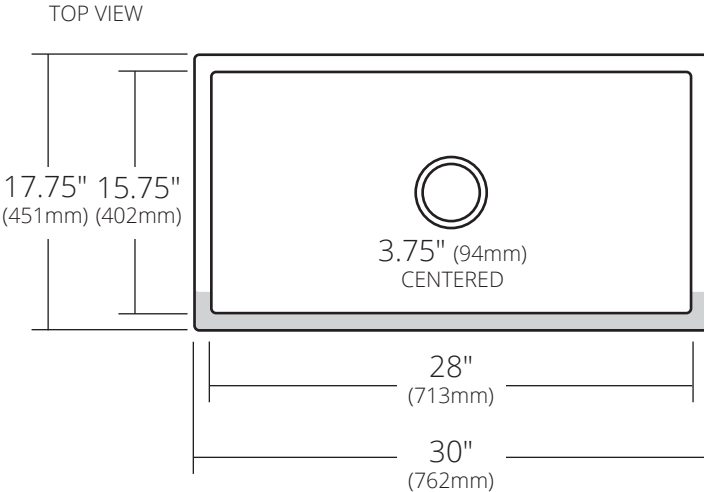

SPECIFICATIONS

DREAMER 30

Precious Metals Collection

- PMK3018-G 24k Matte Gold
- PMK3018-M Gunmetal
- PMK3018-P Platinum
- PMK3018-S Silver

PRODUCT DETAILS

- 30" x 17.75" x 10" OD (762mm x 451mm x 252mm)
- 28" x 15.75" x 9.25" ID (713mm x 402mm x 233mm)
- 3.75" (94mm) drain opening
- Fireclay with genuine precious metal glaze
- Protected with exclusive, custom formulation sealer for ultimate durability
- Metal glaze on apron extends 1.75" (45mm) on sides

- UPC/cUPC compliant

IMPORTANT

Due to the handcrafted nature of this product, dimensions may vary up to 1/2" (13mm). We strongly recommend waiting for the actual product before making any installation cuts.