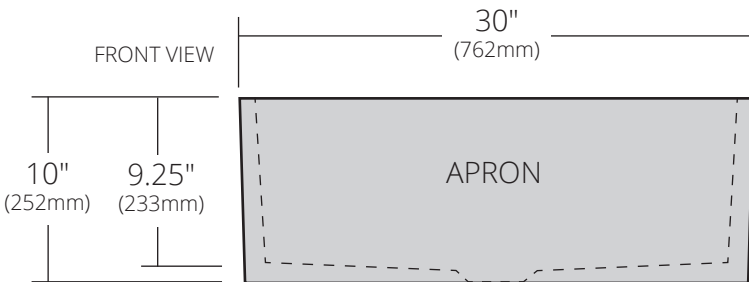

SPECIFICATIONS

DREAMER 30

Precious Metals Collection

- PMK3018-G 24k Matte Gold
- PMK3018-M Gunmetal
- PMK3018-P Platinum
- PMK3018-S Silver

PRODUCT DETAILS

- 30" x 17.75" x 10" OD (762mm x 451mm x 252mm)
- 28" x 15.75" x 9.25" ID (713mm x 402mm x 233mm)
- 3.75" (94mm) drain opening
- Fireclay with genuine precious metal glaze
- Protected with exclusive, custom formulation sealer for ultimate durability
- Metal glaze on apron extends 1.75" (45mm) on sides

- UPC/cUPC compliant

IMPORTANT

Due to the handcrafted nature of this product, dimensions may vary up to 1/2" (13mm). We strongly recommend waiting for the actual product before making any installation cuts.