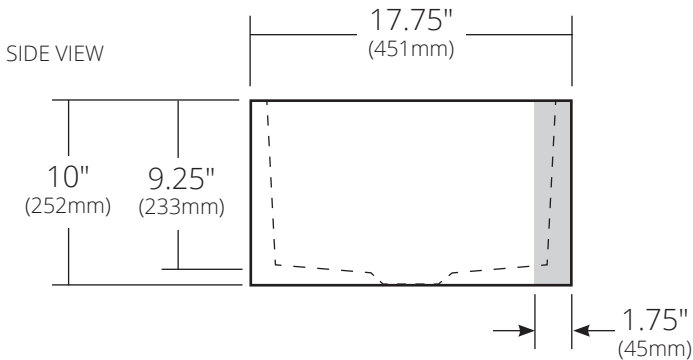

SPECIFICATIONS

DREAMER 30

Precious Metals Collection

- PMK3018-G 24k Matte Gold
- PMK3018-M Gunmetal
- PMK3018-P Platinum
- PMK3018-S Silver

PRODUCT DETAILS

- 30" x 17.75" x 10" OD (762mm x 451mm x 252mm)
- 28" x 15.75" x 9.25" ID (713mm x 402mm x 233mm)
- 3.75" (94mm) drain opening
- Fireclay with genuine precious metal glaze
- Protected with exclusive, custom formulation sealer for ultimate durability
- Metal glaze on apron extends 1.75" (45mm) on sides

- UPC/cUPC compliant

IMPORTANT

Due to the handcrafted nature of this product, dimensions may vary up to 1/2" (13mm). We strongly recommend waiting for the actual product before making any installation cuts.