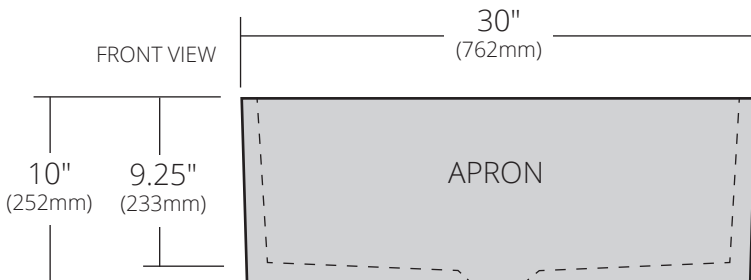

SPECIFICATIONS

DREAMER

Precious Metals Collection

PMK3018-G 24k Matte Gold
 PMK3018-P Platinum
 PMK3018-S Silver

PRODUCT DETAILS

- 30" x 17.75" x 10" OD (762mm x 451mm x 252mm)
- 28" x 15.75" x 9.25" ID (713mm x 402mm x 233mm)
- 3.75" (94mm) drain opening
- Fireclay with precious metal glaze
- Protected with exclusive, custom formulation sealer for ultimate durability
- Metal glaze on apron extends 1.75" (45mm) on sides

IMPORTANT

Due to the handcrafted nature of this product, dimensions may vary up to 1/2" (13mm). We strongly recommend waiting for the actual product before making any installation cuts.