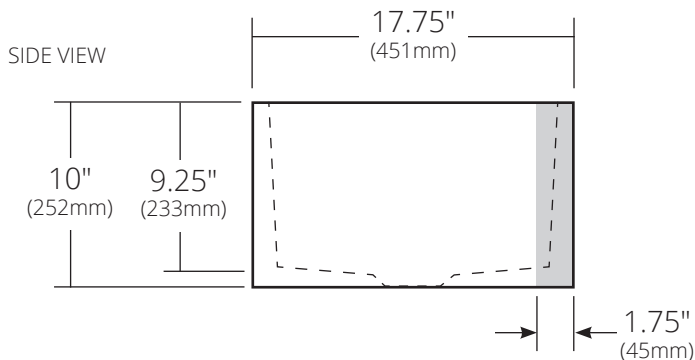

SPECIFICATIONS

DREAMER

Precious Metals Collection

PMK3018-G 24k Matte Gold
 PMK3018-P Platinum
 PMK3018-S Silver

PRODUCT DETAILS

- 30" x 17.75" x 10" OD (762mm x 451mm x 252mm)
- 28" x 15.75" x 9.25" ID (713mm x 402mm x 233mm)
- 3.75" (94mm) drain opening
- Fireclay with precious metal glaze
- Protected with exclusive, custom formulation sealer for ultimate durability
- Metal glaze on apron extends 1.75" (45mm) on sides

IMPORTANT

Due to the handcrafted nature of this product, dimensions may vary up to 1/2" (13mm). We strongly recommend waiting for the actual product before making any installation cuts.