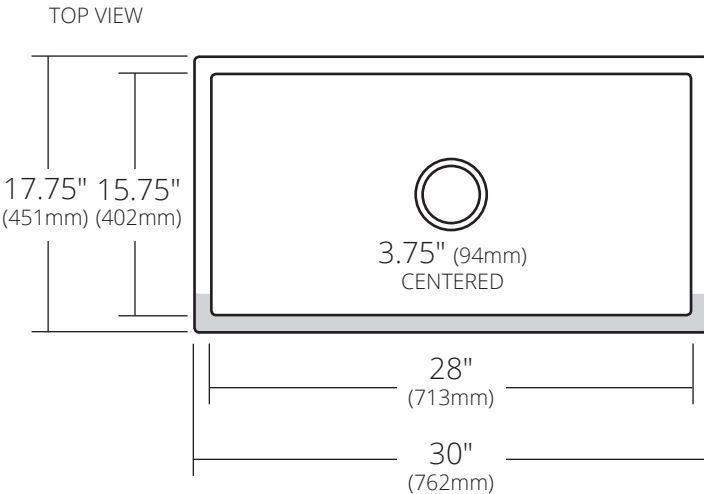

SPECIFICATIONS

DREAMER

Precious Metals Collection

PMK3018-G 24k Matte Gold
 PMK3018-P Platinum
 PMK3018-S Silver

PRODUCT DETAILS

- 30" x 17.75" x 10" OD (762mm x 451mm x 252mm)
- 28" x 15.75" x 9.25" ID (713mm x 402mm x 233mm)
- 3.75" (94mm) drain opening
- Fireclay with precious metal glaze
- Protected with exclusive, custom formulation sealer for ultimate durability
- Metal glaze on apron extends 1.75" (45mm) on sides

INSTALLATION

- Apron Front
- Install with negative reveal or flush mount

COORDINATING PRODUCTS

- Drains: DR320 or DR340
- Bottom Grid: GR2614
- UK2547 Undermount Kit

STANDARDS COMPLIANCE

- UPC/cUPC compliant

IMPORTANT

Due to the handcrafted nature of this product, dimensions may vary up to 1/2" (13mm). We strongly recommend waiting for the actual product before making any installation cuts.