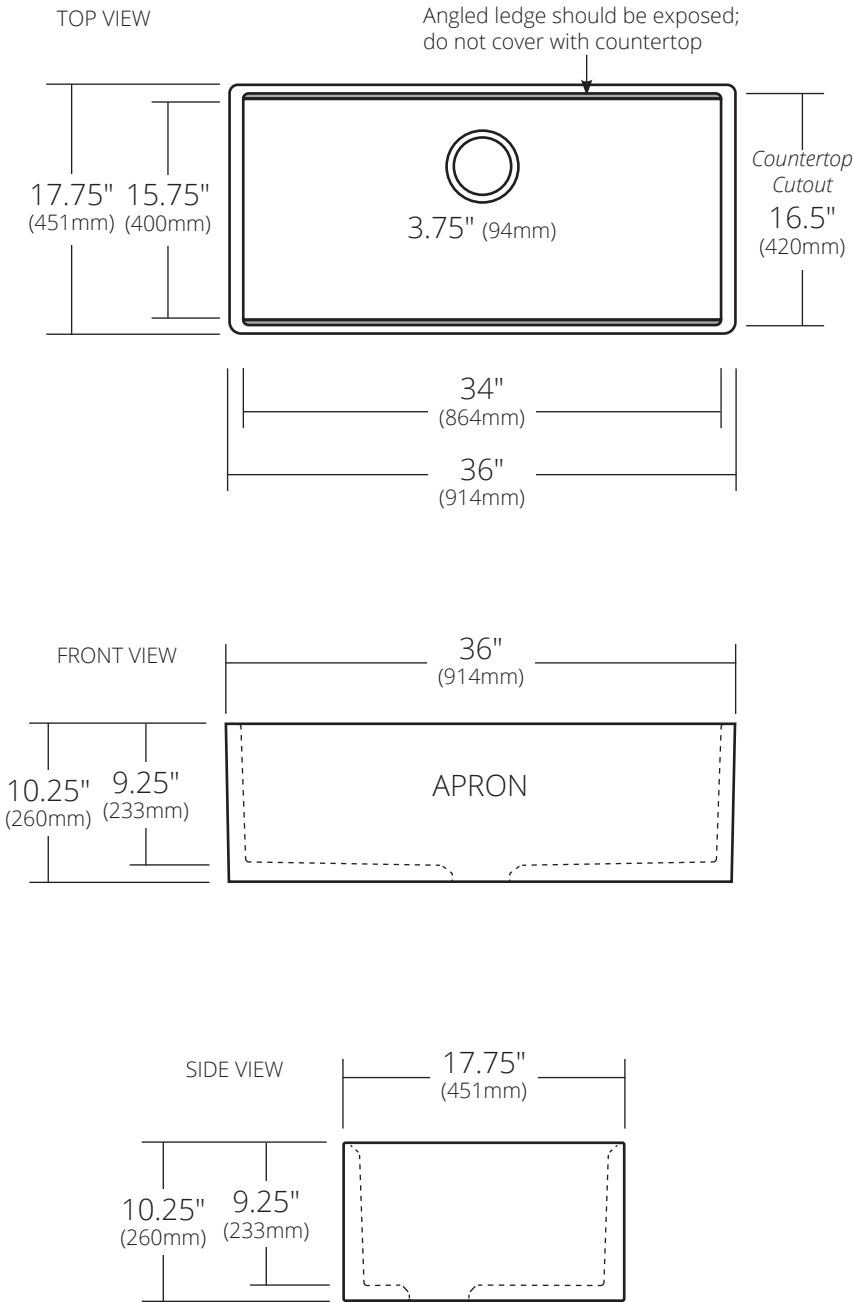

SPECIFICATIONS

DREAMER CONCIERGE 36

Concierge Collection / Fireclay Collection

PRODUCT DETAILS

- 36" x 17.75" x 10.25" OD (914mm x 451mm x 260mm)
- 34" x 15.75" x 9.25" ID (864mm x 400mm x 233mm)
- 3.75" (94mm) drain opening
- Italian Fireclay

INSTALLATION

- Apron Front
- Install flush mount (or positive reveal)
- **IMPORTANT:** Install with the angled ledge exposed for accessory use
- Cutout is approx. 31" x 16.5", but as with any handmade sink, wait for actual product before cutting countertop

STANDARDS COMPLIANCE

- UPC/cUPC compliant

IMPORTANT

Due to the handcrafted nature of this product, dimensions may vary up to 1/2" (13mm). We strongly recommend waiting for the actual product before making any installation cuts. Native Trails is not responsible for improper sink or countertop installations.