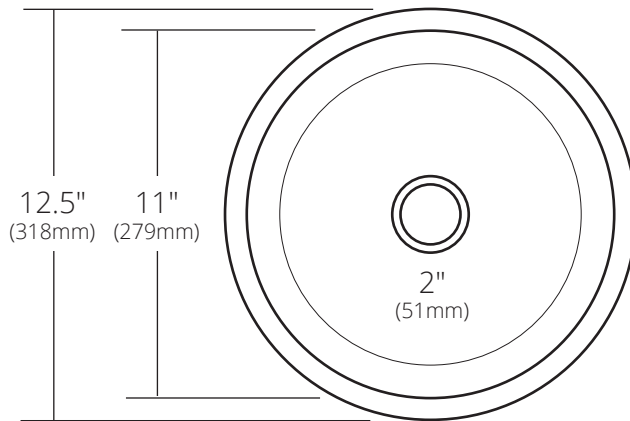

*SPECIFICATIONS*

**DIEGO**

TOP VIEW

SIDE VIEW

CPS235 Antique  
CPS435 Polished Copper  
CPS535 Brushed Nickel  
CPS835 Polished Nickel

**PRODUCT DETAILS**

- 12.5" x 7" OD (318mm x 178mm)
- 11" x 6.5" ID (279mm x 165mm)
- Hand hammered 16 gauge recycled copper
- 2" (51mm) drain opening

**INSTALLATION**

- Drop-In or Undermount

**COORDINATING PRODUCTS**

- Drain: DR220

**STANDARDS COMPLIANCE**

- UPC/cUPC compliant

**IMPORTANT**

Due to the handcrafted nature of this product, it will vary in finish, texture, hammering, and other details. Dimensions may vary up to ¼" (6mm). We strongly recommend waiting for the actual product before making any installation cuts.