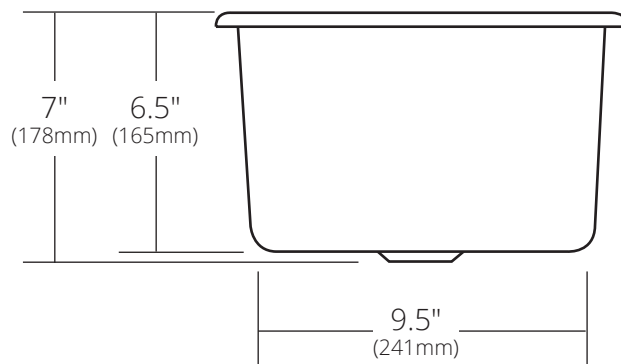

*SPECIFICATIONS*

**DIEGO**

TOP VIEW

SIDE VIEW

CPS235 Antique  
CPS435 Polished Copper  
CPS535 Brushed Nickel  
CPS835 Polished Nickel

**PRODUCT DETAILS**

- 12.5" x 7" OD (318mm x 178mm)
- 11" x 6.5" ID (279mm x 165mm)
- Hand hammered 16 gauge recycled copper
- 2" (51mm) drain opening

**INSTALLATION**

- Drop-In or Undermount

**COORDINATING PRODUCTS**

- Drain: DR220

**STANDARDS COMPLIANCE**

- UPC/cUPC compliant

**IMPORTANT**

Due to the handcrafted nature of this product, it will vary in finish, texture, hammering, and other details. Dimensions may vary up to ¼" (6mm). We strongly recommend waiting for the actual product before making any installation cuts.