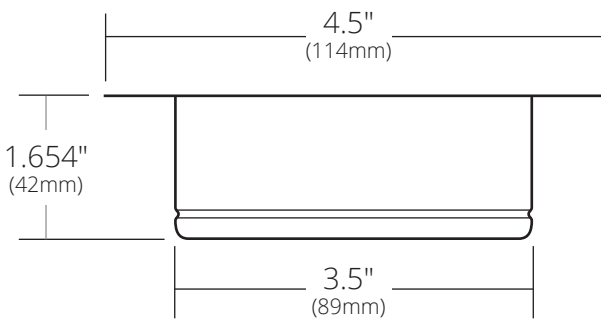

*SPECIFICATIONS*

**3.5" BASKET STRAINER WITH DISPOSER TRIM**

*Kitchen / Bar & Prep*

- DR340-BG Brushed Gold PVD
- DR340-BN Brushed Nickel
- DR340-CB Champagne Bronze PVD
- DR340-GM Gunmetal
- DR340-MB Matte Black
- DR340-ORB Oil Rubbed Bronze
- DR340-PN Polished Nickel PVD
- DR340-PSC Polished Solid Copper
- DR340-SC Solid Copper
- DR340-WC Weathered Copper

**PRODUCT DETAILS**

- Fits 3.5" (89mm) drain opening
- Features center post with double o-ring construction for tight seal and durability
- Fits most ISE type disposer units with 3.375" (86mm) I.D.

**COORDINATING PRODUCTS**

- Kitchen or Bar & Prep basin with 3.5" (89mm) drain opening
- Matching Basket Strainer: DR320