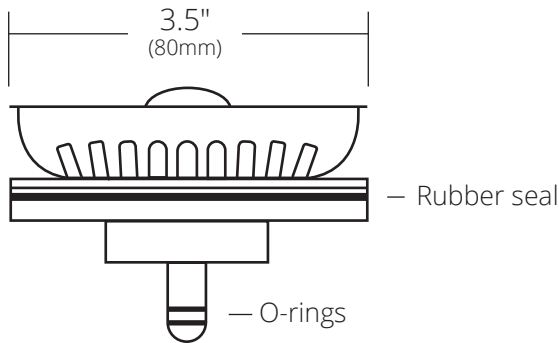

*SPECIFICATIONS*

**3.5" BASKET STRAINER WITH DISPOSER TRIM**

*Kitchen / Bar & Prep*

- DR340-BG Brushed Gold PVD
- DR340-BN Brushed Nickel
- DR340-CB Champagne Bronze PVD
- DR340-GM Gunmetal
- DR340-MB Matte Black
- DR340-ORB Oil Rubbed Bronze
- DR340-PN Polished Nickel PVD
- DR340-PSC Polished Solid Copper
- DR340-SC Solid Copper
- DR340-WC Weathered Copper

**PRODUCT DETAILS**

- Fits 3.5" (89mm) drain opening
- Features center post with double o-ring construction for tight seal and durability
- Fits most ISE type disposer units with 3.375" (86mm) I.D.

**COORDINATING PRODUCTS**

- Kitchen or Bar & Prep basin with 3.5" (89mm) drain opening
- Matching Basket Strainer: DR320