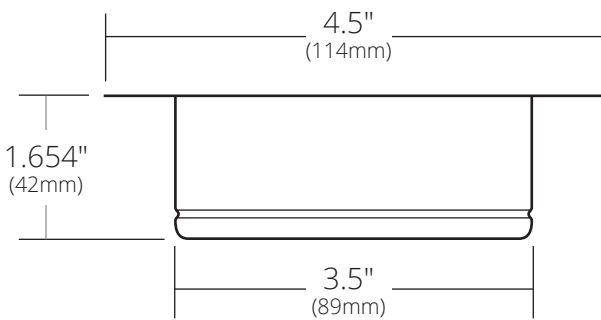

SPECIFICATIONS

3.5" BASKET STRAINER WITH DISPOSER TRIM

Kitchen / Bar & Prep

- DR340-BN Brushed Nickel
- DR340-CH Chrome
- DR340-MB Matte Black
- DR340-ORB Oil Rubbed Bronze
- DR340-PSC Polished Solid Copper
- DR340-PN Polished Nickel
- DR340-SC Solid Copper
- DR340-WC Weathered Copper
- DR340-BG Brushed Gold

PRODUCT DETAILS

- Fits 3.5" (89mm) drain opening
- Features center post with double o-ring construction for tight seal and durability
- Fits most ISE type disposer units with 3.375" (86mm) I.D.

COORDINATING PRODUCTS

- Kitchen or Bar & Prep basin with 3.5" (89mm) drain opening
- Matching Basket Strainer: DR320