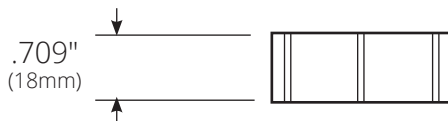

SPECIFICATIONS

3.5" BASKET STRAINER

Kitchen / Bar & Prep

- DR320-BG Brushed Gold PVD
- DR320-BN Brushed Nickel
- DR320-CB Champagne Bronze PVD
- DR320-GM Gunmetal
- DR320-MB Matte Black
- DR320-ORB Oil Rubbed Bronze
- DR320-PN Polished Nickel PVD
- DR320-PSC Polished Solid Copper
- DR320-SC Solid Copper
- DR320-WC Weathered Copper

PRODUCT DETAILS

- Fits 3.5" (89mm) drain opening
- Features center post with double o-ring construction for tight seal and durability

COORDINATING PRODUCTS

- Kitchen or Bar & Prep basin with 3.5" (89mm) drain opening
- Matching Basket Strainer with Disposer Trim: DR340