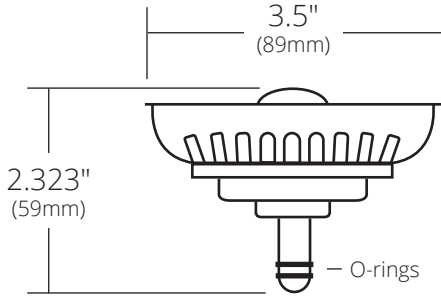

SPECIFICATIONS

3.5" BASKET STRAINER

Kitchen / Bar & Prep

- DR320-BG Brushed Gold PVD
- DR320-BN Brushed Nickel
- DR320-CB Champagne Bronze PVD
- DR320-GM Gunmetal
- DR320-MB Matte Black
- DR320-ORB Oil Rubbed Bronze
- DR320-PN Polished Nickel PVD
- DR320-PSC Polished Solid Copper
- DR320-SC Solid Copper
- DR320-WC Weathered Copper

PRODUCT DETAILS

- Fits 3.5" (89mm) drain opening
- Features center post with double o-ring construction for tight seal and durability

COORDINATING PRODUCTS

- Kitchen or Bar & Prep basin with 3.5" (89mm) drain opening
- Matching Basket Strainer with Disposer Trim: DR340