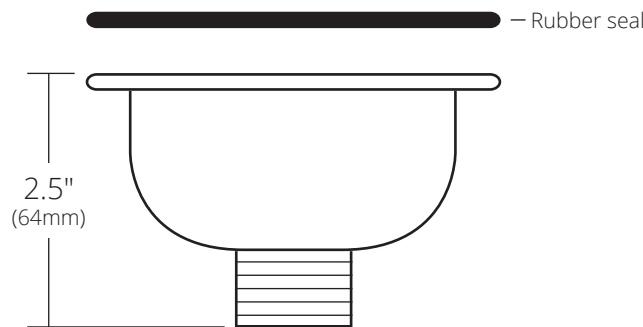

SPECIFICATIONS

3.5" BASKET STRAINER

Kitchen / Bar & Prep

- DR320-BG Brushed Gold PVD
- DR320-BN Brushed Nickel
- DR320-CB Champagne Bronze PVD
- DR320-GM Gunmetal
- DR320-MB Matte Black
- DR320-ORB Oil Rubbed Bronze
- DR320-PN Polished Nickel PVD
- DR320-PSC Polished Solid Copper
- DR320-SC Solid Copper
- DR320-WC Weathered Copper

PRODUCT DETAILS

- Fits 3.5" (89mm) drain opening
- Features center post with double o-ring construction for tight seal and durability

COORDINATING PRODUCTS

- Kitchen or Bar & Prep basin with 3.5" (89mm) drain opening
- Matching Basket Strainer with Disposer Trim: DR340