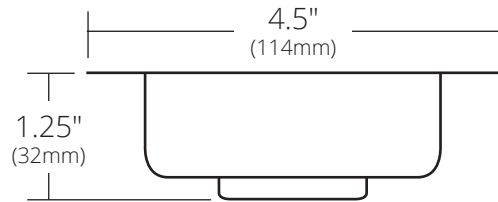

SPECIFICATIONS

3.5" BASKET STRAINER

Kitchen / Bar & Prep

- DR320-BG Brushed Gold PVD
- DR320-BN Brushed Nickel
- DR320-CB Champagne Bronze PVD
- DR320-GM Gunmetal
- DR320-MB Matte Black
- DR320-ORB Oil Rubbed Bronze
- DR320-PN Polished Nickel PVD
- DR320-PSC Polished Solid Copper
- DR320-SC Solid Copper
- DR320-WC Weathered Copper

PRODUCT DETAILS

- Fits 3.5" (89mm) drain opening
- Features center post with double o-ring construction for tight seal and durability

COORDINATING PRODUCTS

- Kitchen or Bar & Prep basin with 3.5" (89mm) drain opening
- Matching Basket Strainer with Disposer Trim: DR340