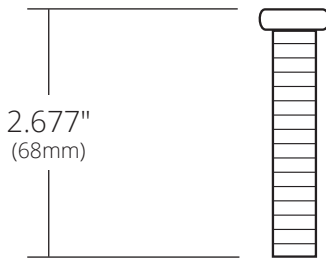

SPECIFICATIONS

3.5" BASKET STRAINER

Kitchen / Bar & Prep

- DR320-BG Brushed Gold PVD
- DR320-BN Brushed Nickel
- DR320-CB Champagne Bronze PVD
- DR320-GM Gunmetal
- DR320-MB Matte Black
- DR320-ORB Oil Rubbed Bronze
- DR320-PN Polished Nickel PVD
- DR320-PSC Polished Solid Copper
- DR320-SC Solid Copper
- DR320-WC Weathered Copper

PRODUCT DETAILS

- Fits 3.5" (89mm) drain opening
- Features center post with double o-ring construction for tight seal and durability

COORDINATING PRODUCTS

- Kitchen or Bar & Prep basin with 3.5" (89mm) drain opening
- Matching Basket Strainer with Disposer Trim: DR340