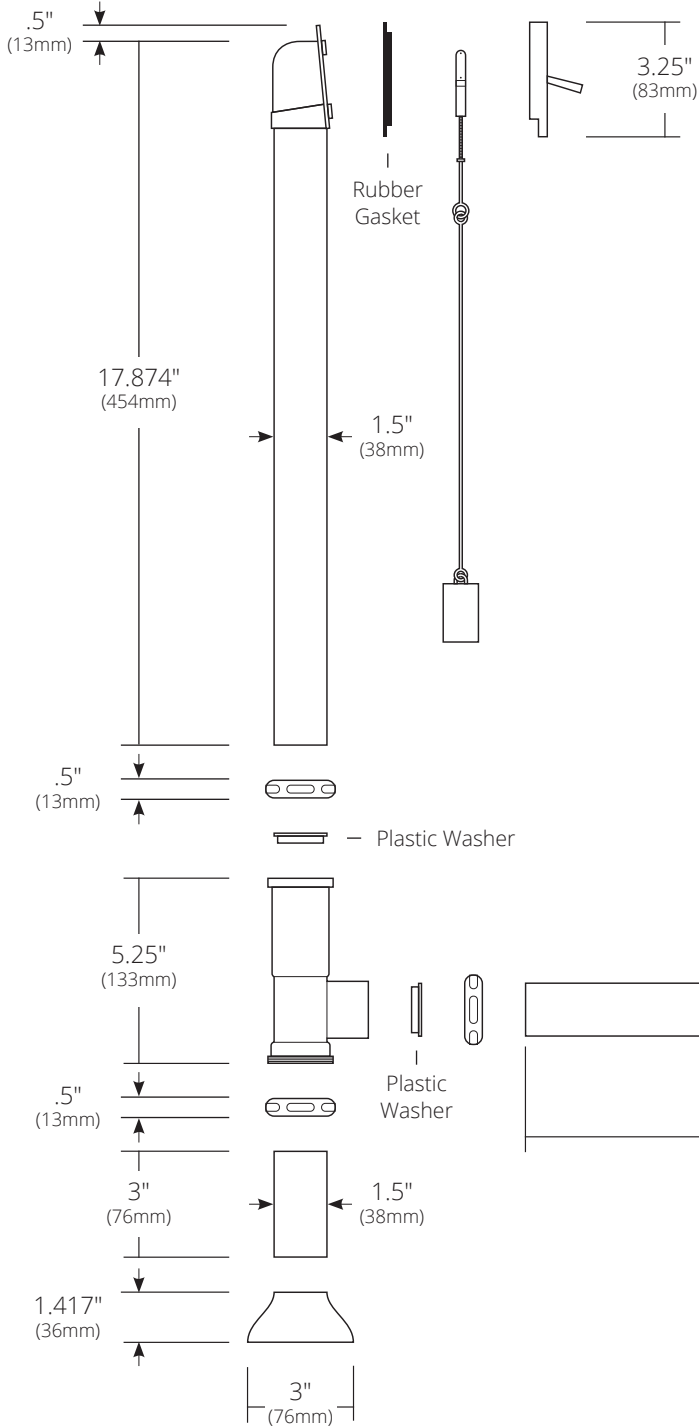

*SPECIFICATIONS*

**TRIP LEVER BATH  
WASTE & OVERFLOW**

*Bathtub*

DR280-BN Brushed Nickel  
DR280-ORB Oil Rubbed Bronze

**PRODUCT DETAILS**

- Features brass waste shoe with extended tube
- Fully plated for exposed plumbing