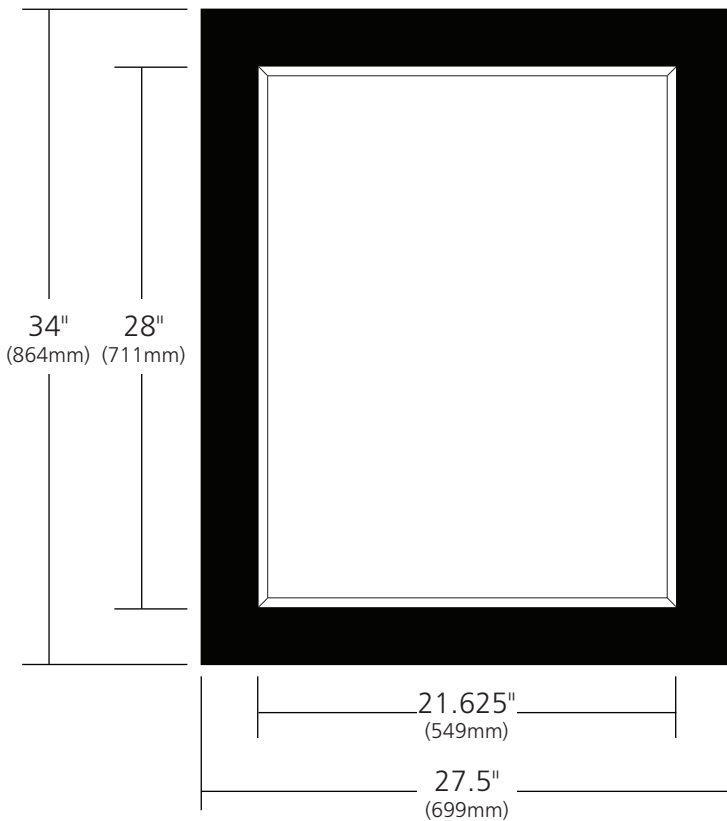

SPECIFICATIONS

CUZCO MIRROR

Cuzco Collection

MR608

PRODUCT DETAILS

- 27.5" x 34" OD (699mm x 864mm)
- Wrought iron in black finish
- Beveled glass

INSTALLATION

- Vertical or horizontal
- Tabs for hanging integrated into back of frame

IMPORTANT

Due to the handcrafted nature of this product, it will vary in finish, texture, hammering, and other details. Dimensions may vary up to 1/4" (6mm).

SIDE VIEW