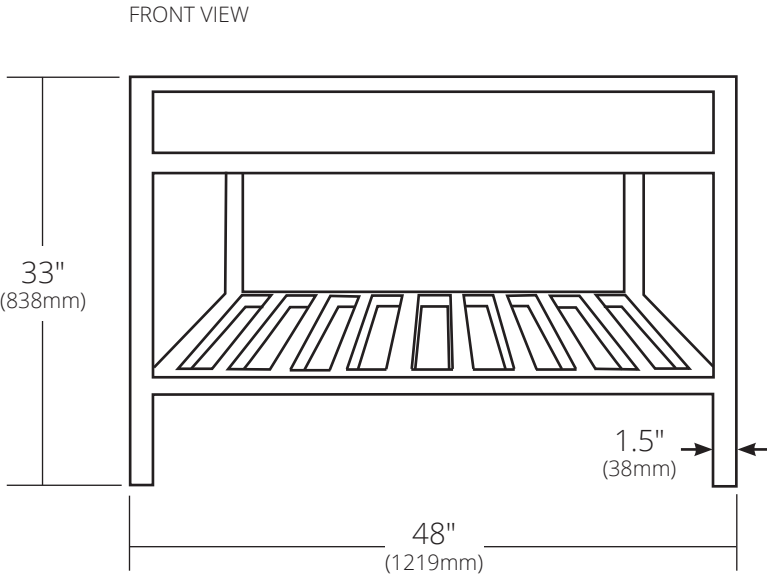

SPECIFICATIONS

48" CUZCO VANITY

Cuzco Collection

VNR482 Antique
 VNR485 Brushed Nickel
 VNR486 Carrara

PRODUCT DETAILS

- 48"w x 21.5"d x 33"h (1219mm x 546mm x 838mm)
- Handcrafted, powder-coated steel frame with hand-hammered recycled copper or Carrara marble panels

INSTALLATION

- Freestanding vanity base

COORDINATING PRODUCTS

- Any Native Trails stone or Copper vanity top
- Havana, Cuzco or Asana Mirror
- Any Native Trails lavatory sink(s) 36" (914mm) wide or less

IMPORTANT

Due to the handcrafted nature of this product, it will vary in finish, texture, and other details. Dimensions may vary up to 1/4" (6mm).