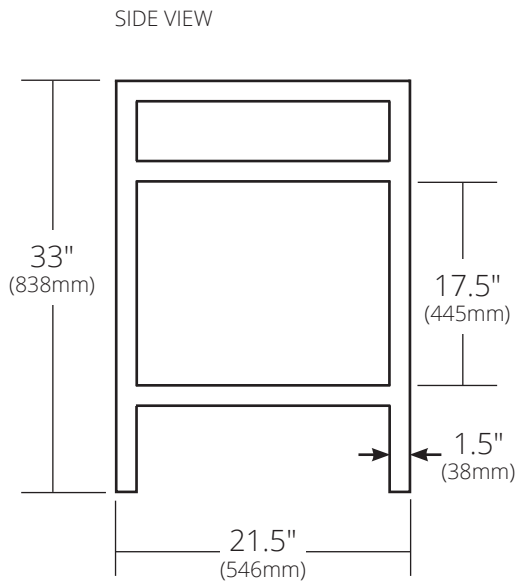

SPECIFICATIONS

48" CUZCO VANITY

Cuzco Collection

VNR482 Antique
 VNR485 Brushed Nickel
 VNR486 Carrara

PRODUCT DETAILS

- 48"w x 21.5"d x 33"h (1219mm x 546mm x 838mm)
- Handcrafted, powder-coated steel frame with hand-hammered recycled copper or Carrara marble panels

INSTALLATION

- Freestanding vanity base

COORDINATING PRODUCTS

- Any Native Trails stone or Copper vanity top
- Havana, Cuzco or Asana Mirror
- Any Native Trails lavatory sink(s) 36" (914mm) wide or less

IMPORTANT

Due to the handcrafted nature of this product, it will vary in finish, texture, and other details. Dimensions may vary up to 1/4" (6mm).