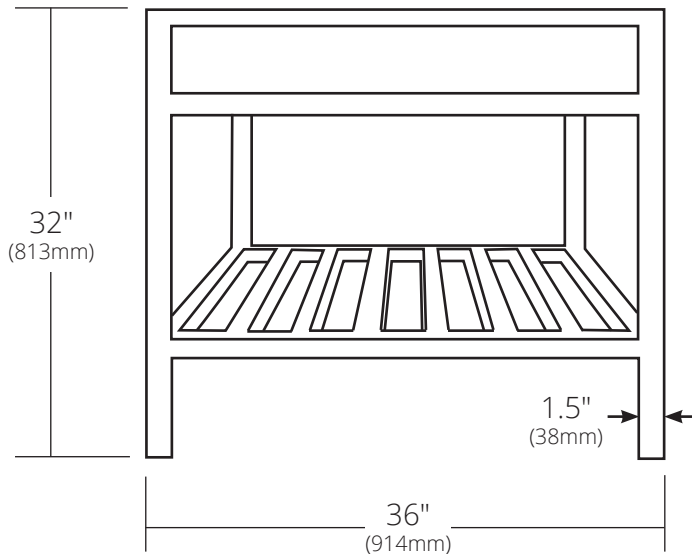

SPECIFICATIONS

36" CUZCO VANITY

Cuzco Collection

FRONT VIEW

SIDE VIEW

- VNR362 Antique
- VNR365 Brushed Nickel
- VNR366 Carrara

PRODUCT DETAILS

- 36"w x 21.5"d x 32"h (913mm x 546mm x 813mm)
- Handcrafted, powder-coated steel frame with hand-hammered recycled copper or Carrara marble panels

INSTALLATION

- Freestanding vanity base

COORDINATING PRODUCTS

- Any Native Trails stone or quartz vanity top
- Havana, Cuzco or Asana Mirror
- Any Native Trails lavatory sink(s) 30" (762mm) wide or less

IMPORTANT

Due to the handcrafted nature of this product, it will vary in finish, texture, and other details. Dimensions may vary up to 1/4" (6mm).