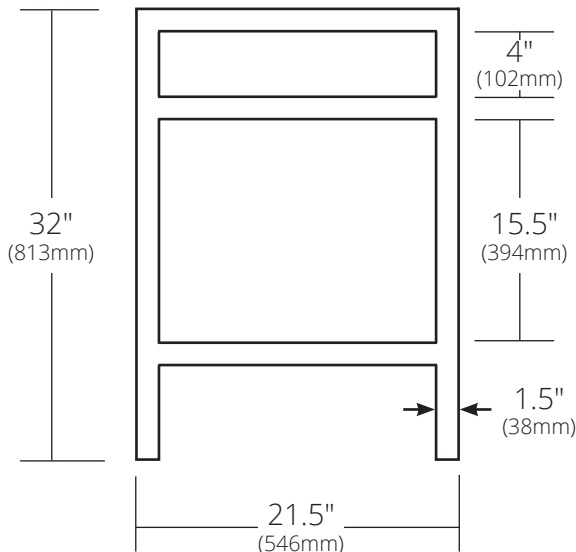

SPECIFICATIONS

36" CUZCO VANITY

Cuzco Collection

FRONT VIEW

SIDE VIEW

- VNR362 Antique
- VNR365 Brushed Nickel
- VNR366 Carrara

PRODUCT DETAILS

- 36"w x 21.5"d x 32"h (913mm x 546mm x 813mm)
- Handcrafted, powder-coated steel frame with hand-hammered recycled copper or Carrara marble panels

INSTALLATION

- Freestanding vanity base

COORDINATING PRODUCTS

- Any Native Trails stone or quartz vanity top
- Havana, Cuzco or Asana Mirror
- Any Native Trails lavatory sink(s) 30" (762mm) wide or less

IMPORTANT

Due to the handcrafted nature of this product, it will vary in finish, texture, and other details. Dimensions may vary up to 1/4" (6mm).