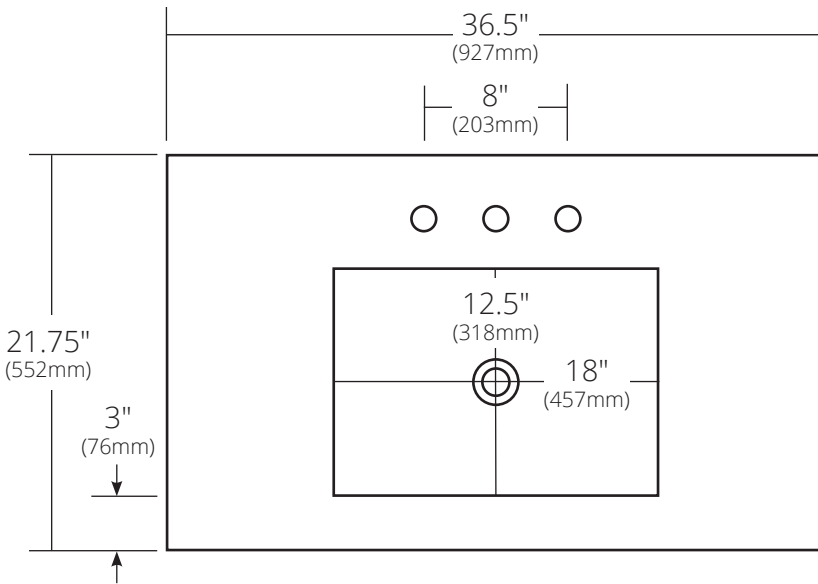

SPECIFICATIONS

**36" COZUMEL VANITY TOP**

TOP VIEW

SIDE VIEW

VNT3622 Antique  
VNT3655 Brushed Nickel

**PRODUCT DETAILS**

- 36.5"w x 21.75"d x 4.5"h (927mm x 552mm x 114mm)
- Vanity Top Thickness: 1.25" (32 mm)
- Basin: 18"w x 12.5"d x 4"h (457mm x 318mm x 102mm)
- Hand hammered, 16 gauge recycled copper
- Pre-drilled for 8" (203mm) faucet spread
- 1.5" (38mm) drain opening

**COORDINATING PRODUCTS**

- Drains: DR120, DR130 or DR150
- Sedona or Divinity Mirror

**STANDARDS COMPLIANCE**

• **ADA**  
COMPLIANT

**IMPORTANT**

Due to the handcrafted nature of this product, it will vary in finish, texture, hammering, and other details. Dimensions may vary up to 1/4" (6mm).