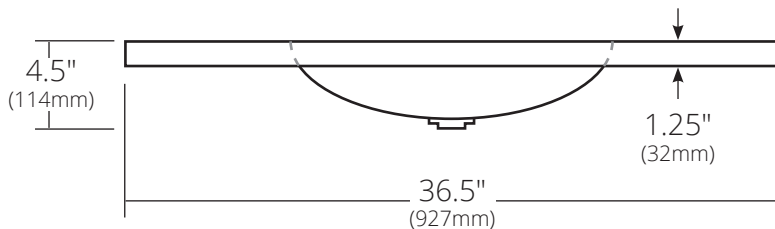

SPECIFICATIONS

**36" COZUMEL VANITY TOP**

TOP VIEW

SIDE VIEW

VNT3622 Antique  
VNT3655 Brushed Nickel

**PRODUCT DETAILS**

- 36.5"w x 21.75"d x 4.5"h (927mm x 552mm x 114mm)
- Vanity Top Thickness: 1.25" (32 mm)
- Basin: 18"w x 12.5"d x 4"h (457mm x 318mm x 102mm)
- Hand hammered, 16 gauge recycled copper
- Pre-drilled for 8" (203mm) faucet spread
- 1.5" (38mm) drain opening

**COORDINATING PRODUCTS**

- Drains: DR120, DR130 or DR150
- Sedona or Divinity Mirror

**STANDARDS COMPLIANCE**

• **ADA**  
COMPLIANT

**IMPORTANT**

Due to the handcrafted nature of this product, it will vary in finish, texture, hammering, and other details. Dimensions may vary up to 1/4" (6mm).