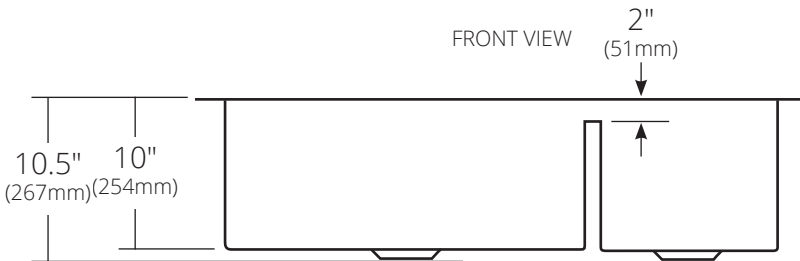

SPECIFICATIONS

COCINA DUET PRO

Cocina Series

TOP VIEW

FRONT VIEW

CPK277 Antique
CPK577 Brushed Nickel

PRODUCT DETAILS

- 40" x 21" x 10.5" OD (1016mm x 533mm x 267mm)
- Lg Basin: 24" x 18" x 10" ID (610mm x 437mm x 254mm)
- Sm Basin: 11.75" x 18" x 10" ID (298mm x 437mm x 254mm)
- Hand hammered 16 gauge recycled copper
- 3.5" (89mm) drain opening

INSTALLATION

- Undermount

COORDINATING PRODUCTS

- Drains: DR320 or DR340
- Bottom Grids: GRD1710 & GRD2217

STANDARDS COMPLIANCE

- UPC/cUPC compliant

IMPORTANT

Due to the handcrafted nature of this product, it will vary in finish, texture, hammering, and other details. Dimensions may vary up to 1/4" (6mm). We strongly recommend waiting for the actual product before making any installation cuts.