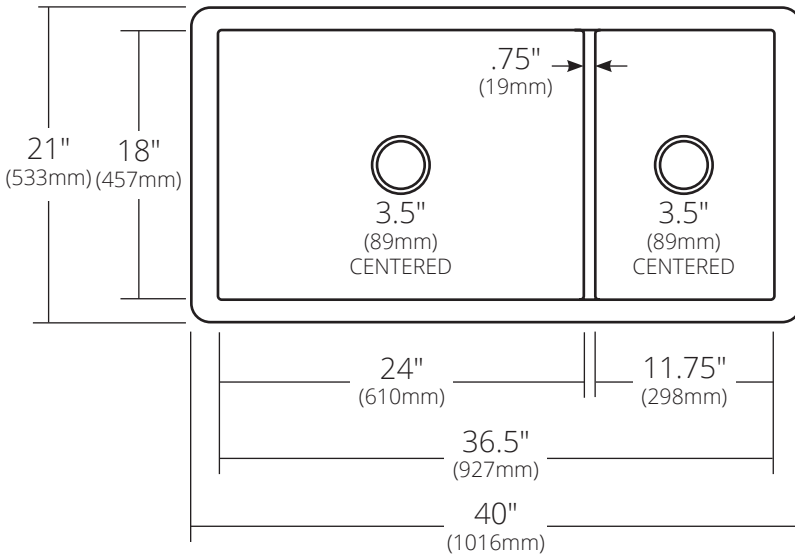

SPECIFICATIONS

COCINA DUET PRO

Cocina Series

TOP VIEW

FRONT VIEW

CPK277 Antique
CPK577 Brushed Nickel

PRODUCT DETAILS

- 40" x 21" x 10.5" OD (1016mm x 533mm x 267mm)
- Lg Basin: 24" x 18" x 10" ID (610mm x 437mm x 254mm)
- Sm Basin: 11.75" x 18" x 10" ID (298mm x 437mm x 254mm)
- Hand hammered 16 gauge recycled copper
- 3.5" (89mm) drain opening

INSTALLATION

- Undermount

COORDINATING PRODUCTS

- Drains: DR320 or DR340
- Bottom Grids: GRD1710 & GRD2217

STANDARDS COMPLIANCE

- UPC/cUPC compliant

IMPORTANT

Due to the handcrafted nature of this product, it will vary in finish, texture, hammering, and other details. Dimensions may vary up to 1/4" (6mm). We strongly recommend waiting for the actual product before making any installation cuts.