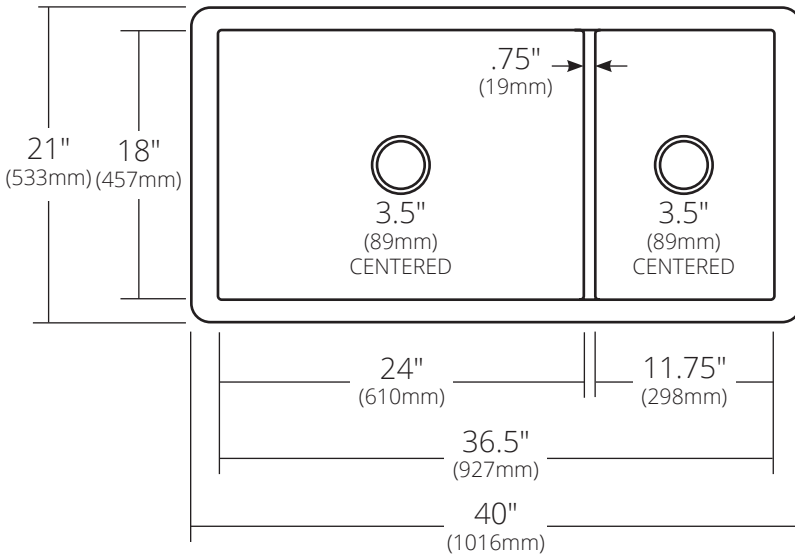

SPECIFICATIONS

COCINA DUET PRO

Cocina Series

TOP VIEW

FRONT VIEW

CPK277 Antique
CPK577 Brushed Nickel

PRODUCT DETAILS

- 40" x 21" x 10.5" OD (1016mm x 533mm x 267mm)
- Lg Basin: 24" x 18" x 10" ID (610mm x 437mm x 254mm)
- Sm Basin: 11.75" x 18" x 10" ID (298mm x 437mm x 254mm)
- Hand hammered 16 gauge recycled copper
- 3.5" (89mm) drain opening

INSTALLATION

- Undermount

COORDINATING PRODUCTS

- Drains: DR320 or DR340
- Bottom Grids: GR1710 & GR2217
- MetalProtect™

STANDARDS COMPLIANCE

- UPC/cUPC compliant

IMPORTANT

Due to the handcrafted nature of this product, it will vary in finish, texture, hammering, and other details. Dimensions may vary up to 1/4" (6mm). We strongly recommend waiting for the actual product before making any installation cuts.