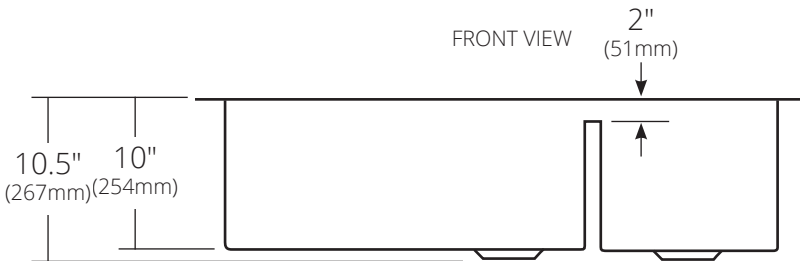

SPECIFICATIONS

COCINA DUET PRO

Cocina Series

TOP VIEW

FRONT VIEW

CPK277 Antique
CPK577 Brushed Nickel

PRODUCT DETAILS

- 40" x 21" x 10.5" OD (1016mm x 533mm x 267mm)
- Lg Basin: 24" x 18" x 10" ID (610mm x 437mm x 254mm)
- Sm Basin: 11.75" x 18" x 10" ID (298mm x 437mm x 254mm)
- Hand hammered 16 gauge recycled copper
- 3.5" (89mm) drain opening

INSTALLATION

- Undermount

COORDINATING PRODUCTS

- Drains: DR320 or DR340
- Bottom Grids: GR1710 & GR2217
- MetalProtect™

STANDARDS COMPLIANCE

- UPC/cUPC compliant

IMPORTANT

Due to the handcrafted nature of this product, it will vary in finish, texture, hammering, and other details. Dimensions may vary up to 1/4" (6mm). We strongly recommend waiting for the actual product before making any installation cuts.