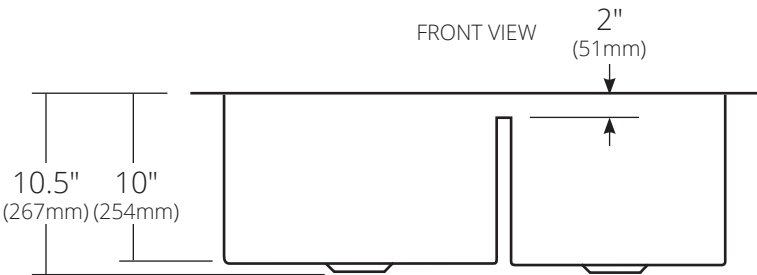

SPECIFICATIONS

COCINA DUET

Cocina Series

CPK275 Antique
CPK575 Brushed Nickel

TOP VIEW

PRODUCT DETAILS

- 33" x 21" x 10.5" OD (838mm x 533mm x 267mm)
- Lg Basin: 16.75" x 18" x 10" ID (425mm x 457mm x 254mm)
- Sm Basin: 11.75" x 18" x 10" ID (292mm x 406mm x 254mm)
- Hand hammered 16 gauge recycled copper
- 3.5" (89mm) drain opening

INSTALLATION

- Undermount

COORDINATING PRODUCTS

- Drains: DR320 or DR340
- Bottom Grid: GRD1710 & GRD1715

STANDARDS COMPLIANCE

- UPC/cUPC compliant

FRONT VIEW

SIDE VIEW

IMPORTANT

Due to the handcrafted nature of this product, it will vary in finish, texture, hammering, and other details. Dimensions may vary up to 1/4" (6mm). We strongly recommend waiting for the actual product before making any installation cuts.