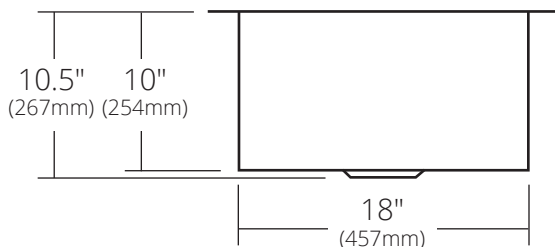

SPECIFICATIONS

COCINA DUET

Cocina Series

CPK275 Antique
CPK575 Brushed Nickel

TOP VIEW

PRODUCT DETAILS

- 33" x 21" x 10.5" OD (838mm x 533mm x 267mm)
- Lg Basin: 16.75" x 18" x 10" ID (425mm x 457mm x 254mm)
- Sm Basin: 11.75" x 18" x 10" ID (292mm x 406mm x 254mm)
- Hand hammered 16 gauge recycled copper
- 3.5" (89mm) drain opening

IMPORTANT

Due to the handcrafted nature of this product, it will vary in finish, texture, hammering, and other details. Dimensions may vary up to 1/4" (6mm). We strongly recommend waiting for the actual product before making any installation cuts.