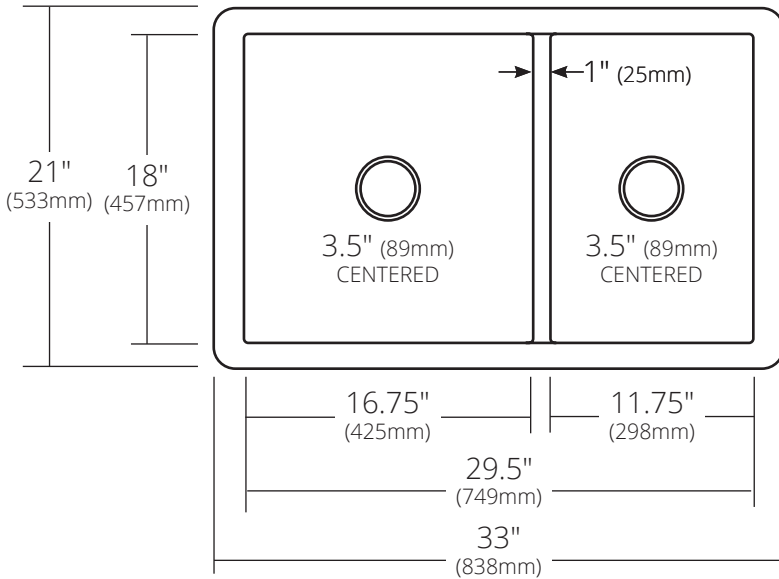

SPECIFICATIONS

COCINA DUET

Cocina Series

CPK275 Antique
CPK575 Brushed Nickel

TOP VIEW

PRODUCT DETAILS

- 33" x 21" x 10.5" OD (838mm x 533mm x 267mm)
- Lg Basin: 16.75" x 18" x 10" ID (425mm x 457mm x 254mm)
- Sm Basin: 11.75" x 18" x 10" ID (292mm x 406mm x 254mm)
- Hand hammered 16 gauge recycled copper
- 3.5" (89mm) drain opening

INSTALLATION

- Undermount

COORDINATING PRODUCTS

- Drains: DR320 or DR340
- Bottom Grid: GRD1710 & GRD1715

STANDARDS COMPLIANCE

- UPC/cUPC compliant

FRONT VIEW

SIDE VIEW

IMPORTANT

Due to the handcrafted nature of this product, it will vary in finish, texture, hammering, and other details. Dimensions may vary up to 1/4" (6mm). We strongly recommend waiting for the actual product before making any installation cuts.