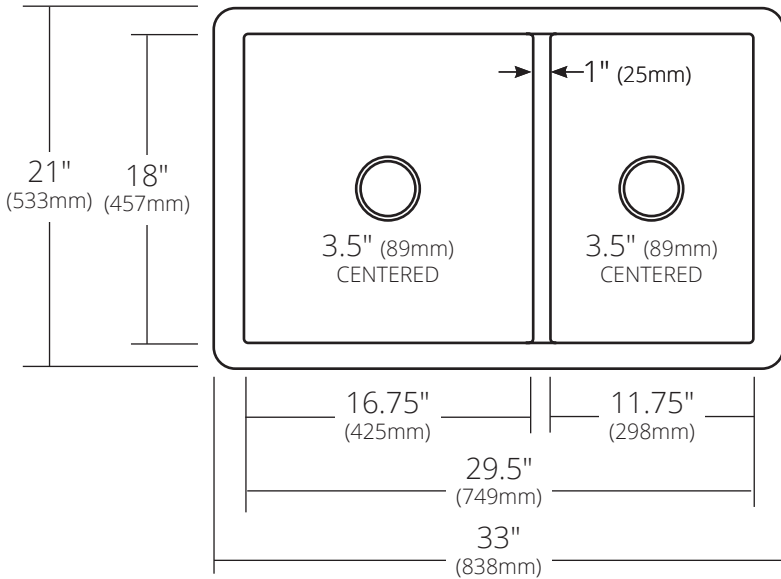

SPECIFICATIONS

**COCINA DUET**

Cocina Series

TOP VIEW

FRONT VIEW

SIDE VIEW

CPK275 Antique  
CPK575 Brushed Nickel

**PRODUCT DETAILS**

- 33" x 21" x 10.5" OD (838mm x 533mm x 267mm)
- Lg Basin: 16.75" x 18" x 10" ID (425mm x 457mm x 254mm)
- Sm Basin: 11.75" x 18" x 10" ID (292mm x 406mm x 254mm)
- Hand hammered 16 gauge recycled copper
- 3.5" (89mm) drain opening

**INSTALLATION**

- Undermount

**COORDINATING PRODUCTS**

- Drains: DR320 or DR340
- Bottom Grid: GR1710 & GR1715
- MetalProtect™

**STANDARDS COMPLIANCE**

- UPC/cUPC compliant

**IMPORTANT**

Due to the handcrafted nature of this product, it will vary in finish, texture, hammering, and other details. Dimensions may vary up to ¼" (6mm). We strongly recommend waiting for the actual product before making any installation cuts.