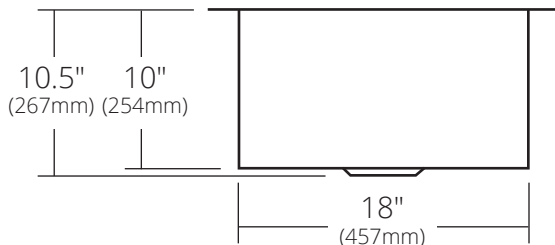

SPECIFICATIONS

**COCINA DUET**

Cocina Series

TOP VIEW

FRONT VIEW

SIDE VIEW

CPK275 Antique  
CPK575 Brushed Nickel

**PRODUCT DETAILS**

- 33" x 21" x 10.5" OD (838mm x 533mm x 267mm)
- Lg Basin: 16.75" x 18" x 10" ID (425mm x 457mm x 254mm)
- Sm Basin: 11.75" x 18" x 10" ID (292mm x 406mm x 254mm)
- Hand hammered 16 gauge recycled copper
- 3.5" (89mm) drain opening

**INSTALLATION**

- Undermount

**COORDINATING PRODUCTS**

- Drains: DR320 or DR340
- Bottom Grid: GR1710 & GR1715
- MetalProtect™

**STANDARDS COMPLIANCE**

- UPC/cUPC compliant

**IMPORTANT**

Due to the handcrafted nature of this product, it will vary in finish, texture, hammering, and other details. Dimensions may vary up to ¼" (6mm). We strongly recommend waiting for the actual product before making any installation cuts.