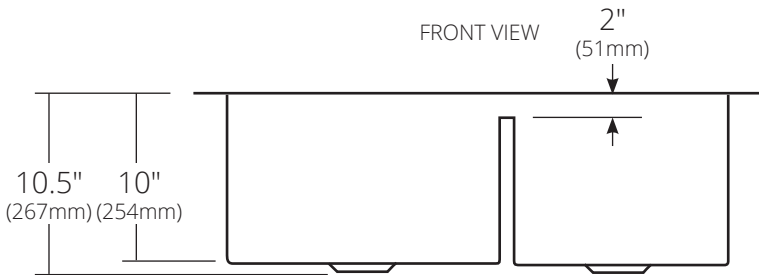

SPECIFICATIONS

**COCINA DUET**

Cocina Series

TOP VIEW

FRONT VIEW

SIDE VIEW

CPK275 Antique  
CPK575 Brushed Nickel

**PRODUCT DETAILS**

- 33" x 21" x 10.5" OD (838mm x 533mm x 267mm)
- Lg Basin: 16.75" x 18" x 10" ID (425mm x 457mm x 254mm)
- Sm Basin: 11.75" x 18" x 10" ID (292mm x 406mm x 254mm)
- Hand hammered 16 gauge recycled copper
- 3.5" (89mm) drain opening

**INSTALLATION**

- Undermount

**COORDINATING PRODUCTS**

- Drains: DR320 or DR340
- Bottom Grid: GR1710 & GR1715
- MetalProtect™

**STANDARDS COMPLIANCE**

- UPC/cUPC compliant

**IMPORTANT**

Due to the handcrafted nature of this product, it will vary in finish, texture, hammering, and other details. Dimensions may vary up to ¼" (6mm). We strongly recommend waiting for the actual product before making any installation cuts.