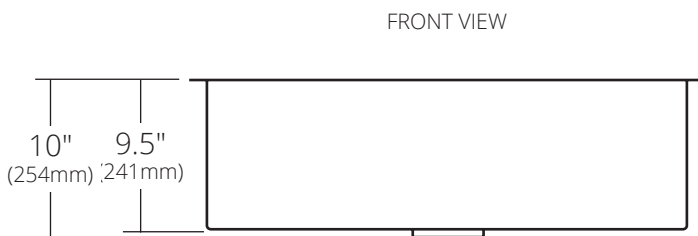

SPECIFICATIONS

**COCINA CONCIERGE 33**

Concierge Collection/Copper Collection

CPKG272 Antique  
CPKG572 Brushed Nickel

**PRODUCT DETAILS**

- 32.75" x 18.5" x 10" OD (832mm x 470mm x 254mm)
- 30.5" x 15.75" x 9.5" ID (775mm x 400mm x 241mm)
- Hand hammered 16 gauge recycled copper
- 3.5" (89mm) drain opening

**INSTALLATION**

- Undermount
- Install flush mount (or positive reveal)
- **IMPORTANT:** Install with the angled ledge exposed for accessory use
- Cutout is approx. 34" x 16.5", but as with any handmade sink, wait for actual product before cutting countertop

- UPC/cUPC compliant

**IMPORTANT**

Due to the handcrafted nature of this product, it will vary in finish, texture, hammering, and other details. Dimensions may vary up to 1/4" (6mm). We strongly recommend waiting for the actual product before making any installation cuts. Native Trails is not responsible for improper sink or countertop installations.