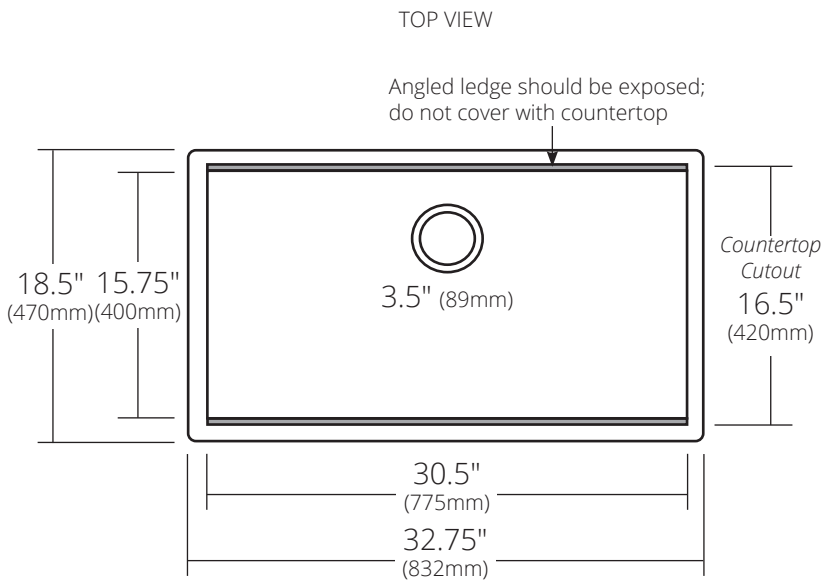

SPECIFICATIONS

**COCINA CONCIERGE 33**

Concierge Collection/Copper Collection

CPKG272 Antique  
CPKG572 Brushed Nickel

**PRODUCT DETAILS**

- 32.75" x 18.5" x 10" OD (832mm x 470mm x 254mm)
- 30.5" x 15.75" x 9.5" ID (775mm x 400mm x 241mm)
- Hand hammered 16 gauge recycled copper
- 3.5" (89mm) drain opening

**INSTALLATION**

- Undermount
- Install flush mount (or positive reveal)
- **IMPORTANT:** Install with the angled ledge exposed for accessory use
- Cutout is approx. 34" x 16.5", but as with any handmade sink, wait for actual product before cutting countertop

- UPC/cUPC compliant

**IMPORTANT**

Due to the handcrafted nature of this product, it will vary in finish, texture, hammering, and other details. Dimensions may vary up to 1/4" (6mm). We strongly recommend waiting for the actual product before making any installation cuts. Native Trails is not responsible for improper sink or countertop installations.